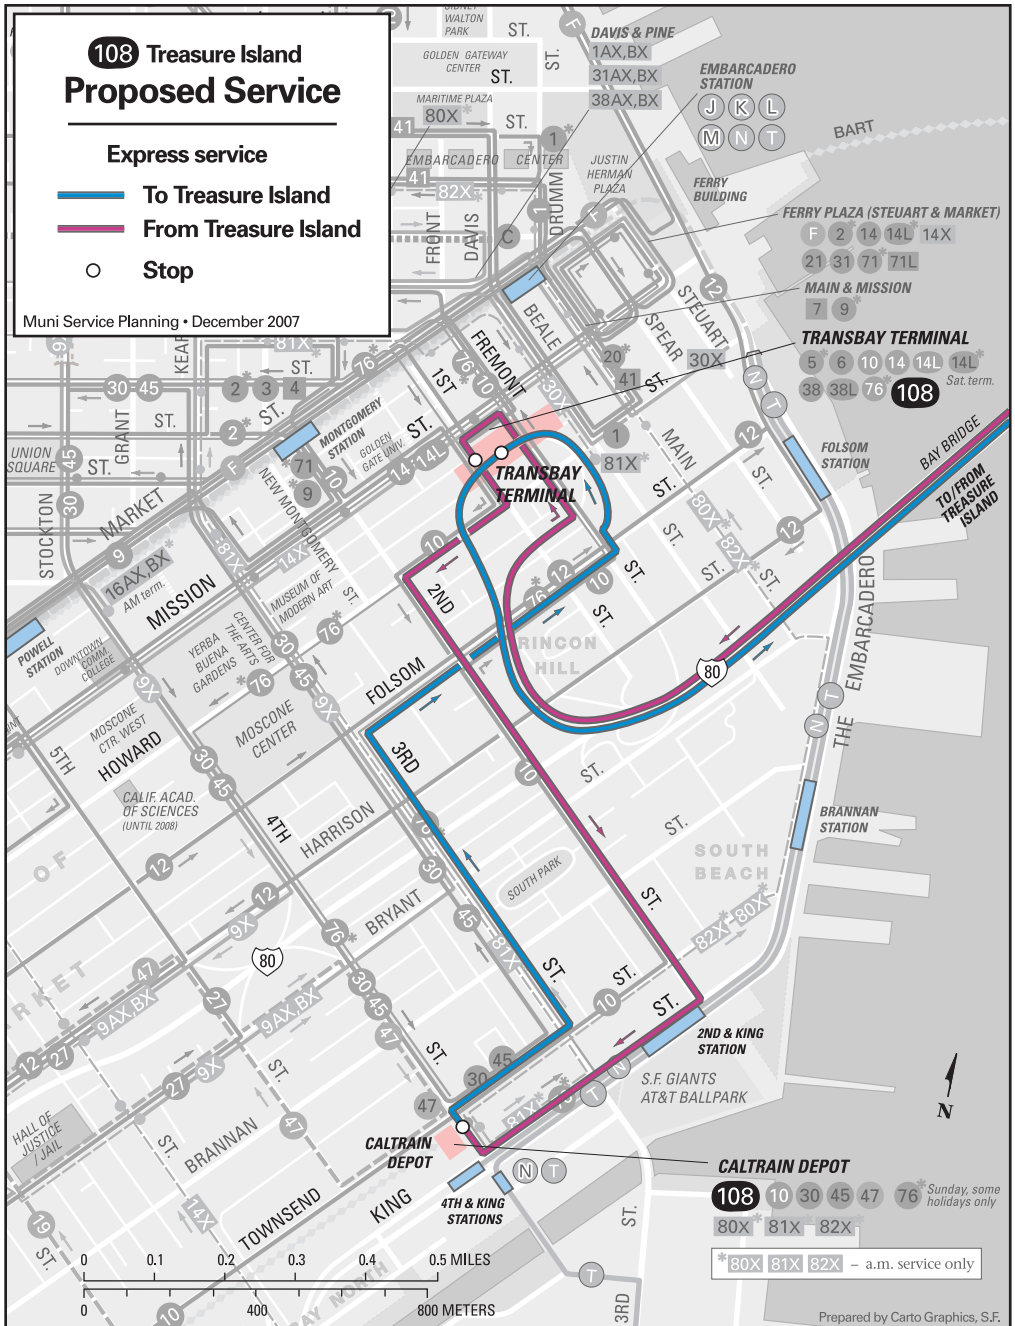

# 108 Treasure Island Proposed Service

Express service

- To Treasure Island
- From Treasure Island
- Stop

Muni Service Planning • December 2007

**108** 10 30 45 47 76 Sunday, some holidays only  
 80X 81X 82X — a.m. service only