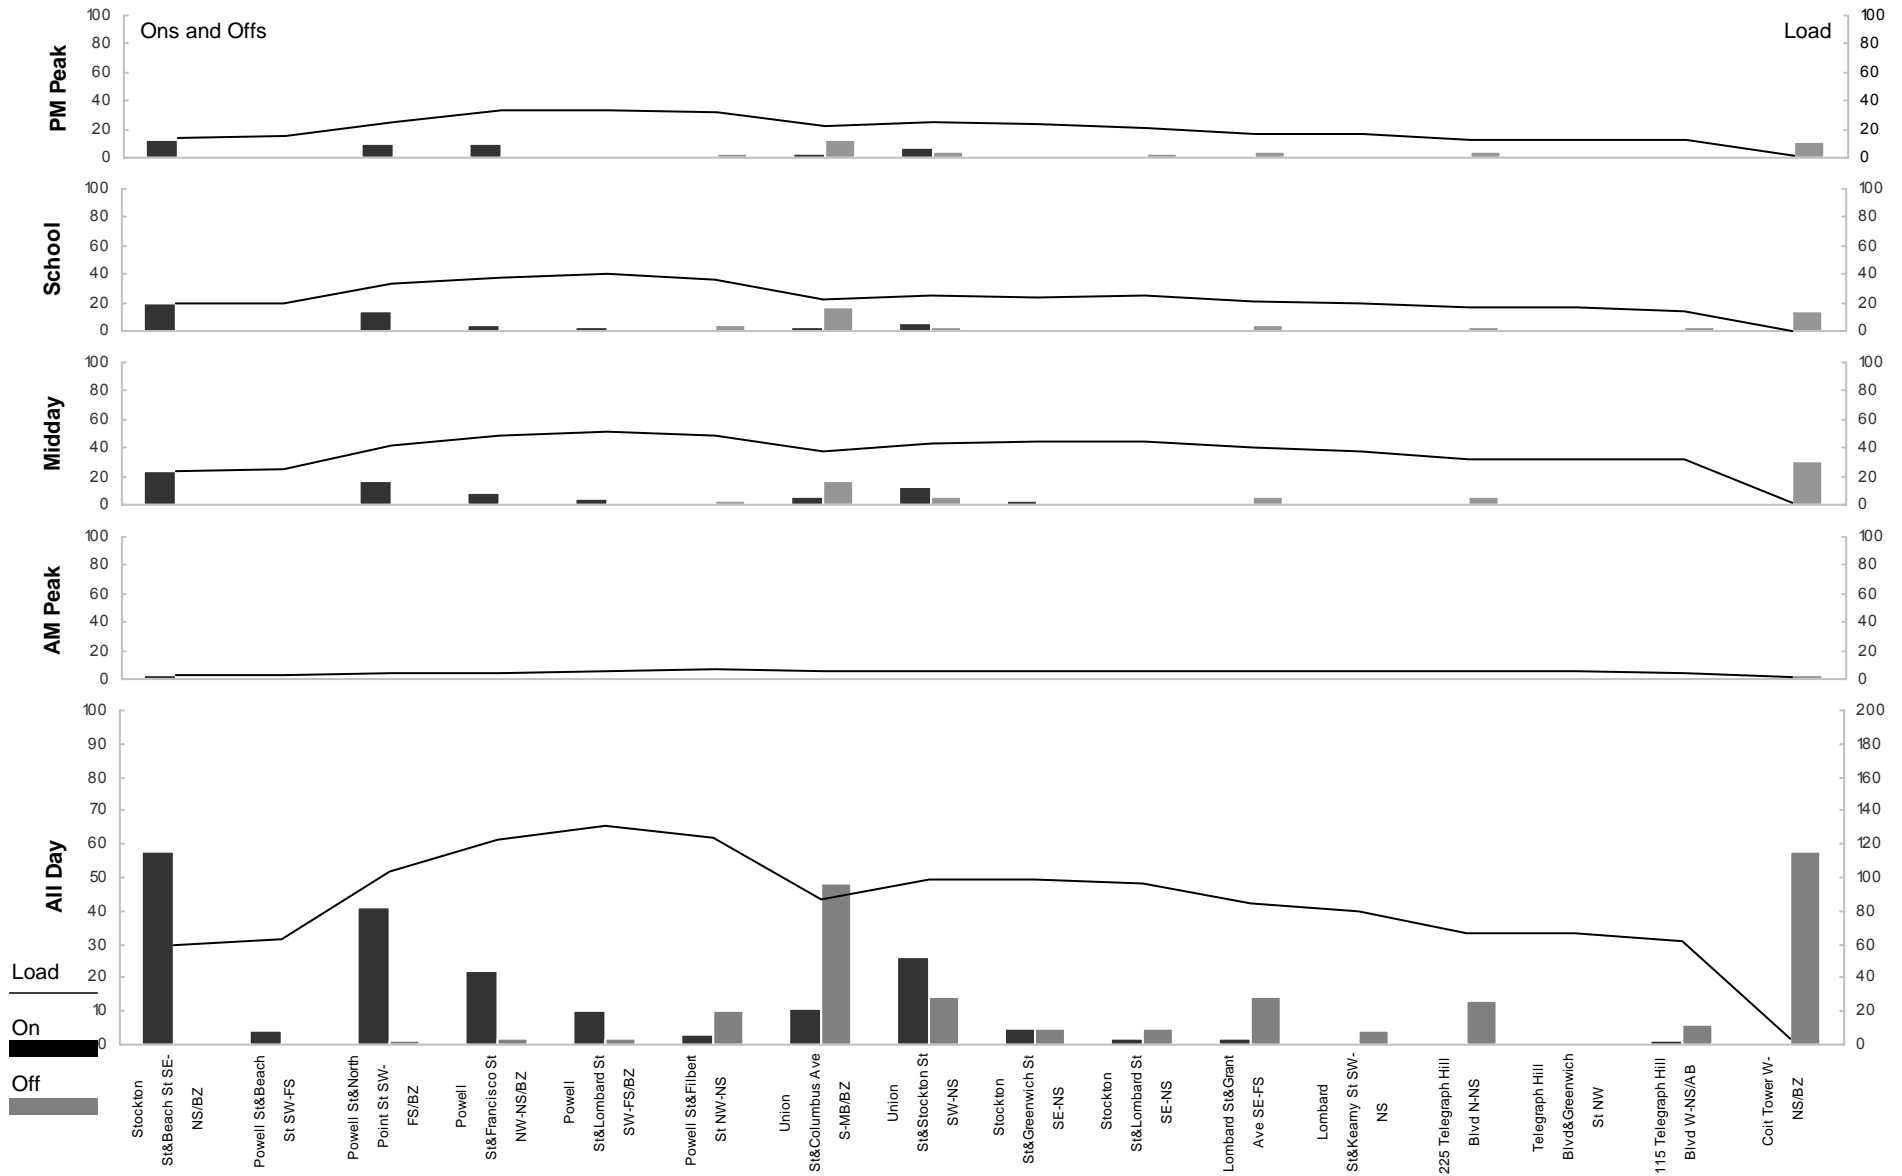

Passenger Activity Graph

SF Muni
39 COIT -MOTORCOACH SMALL

Weekday
To Coit Tower