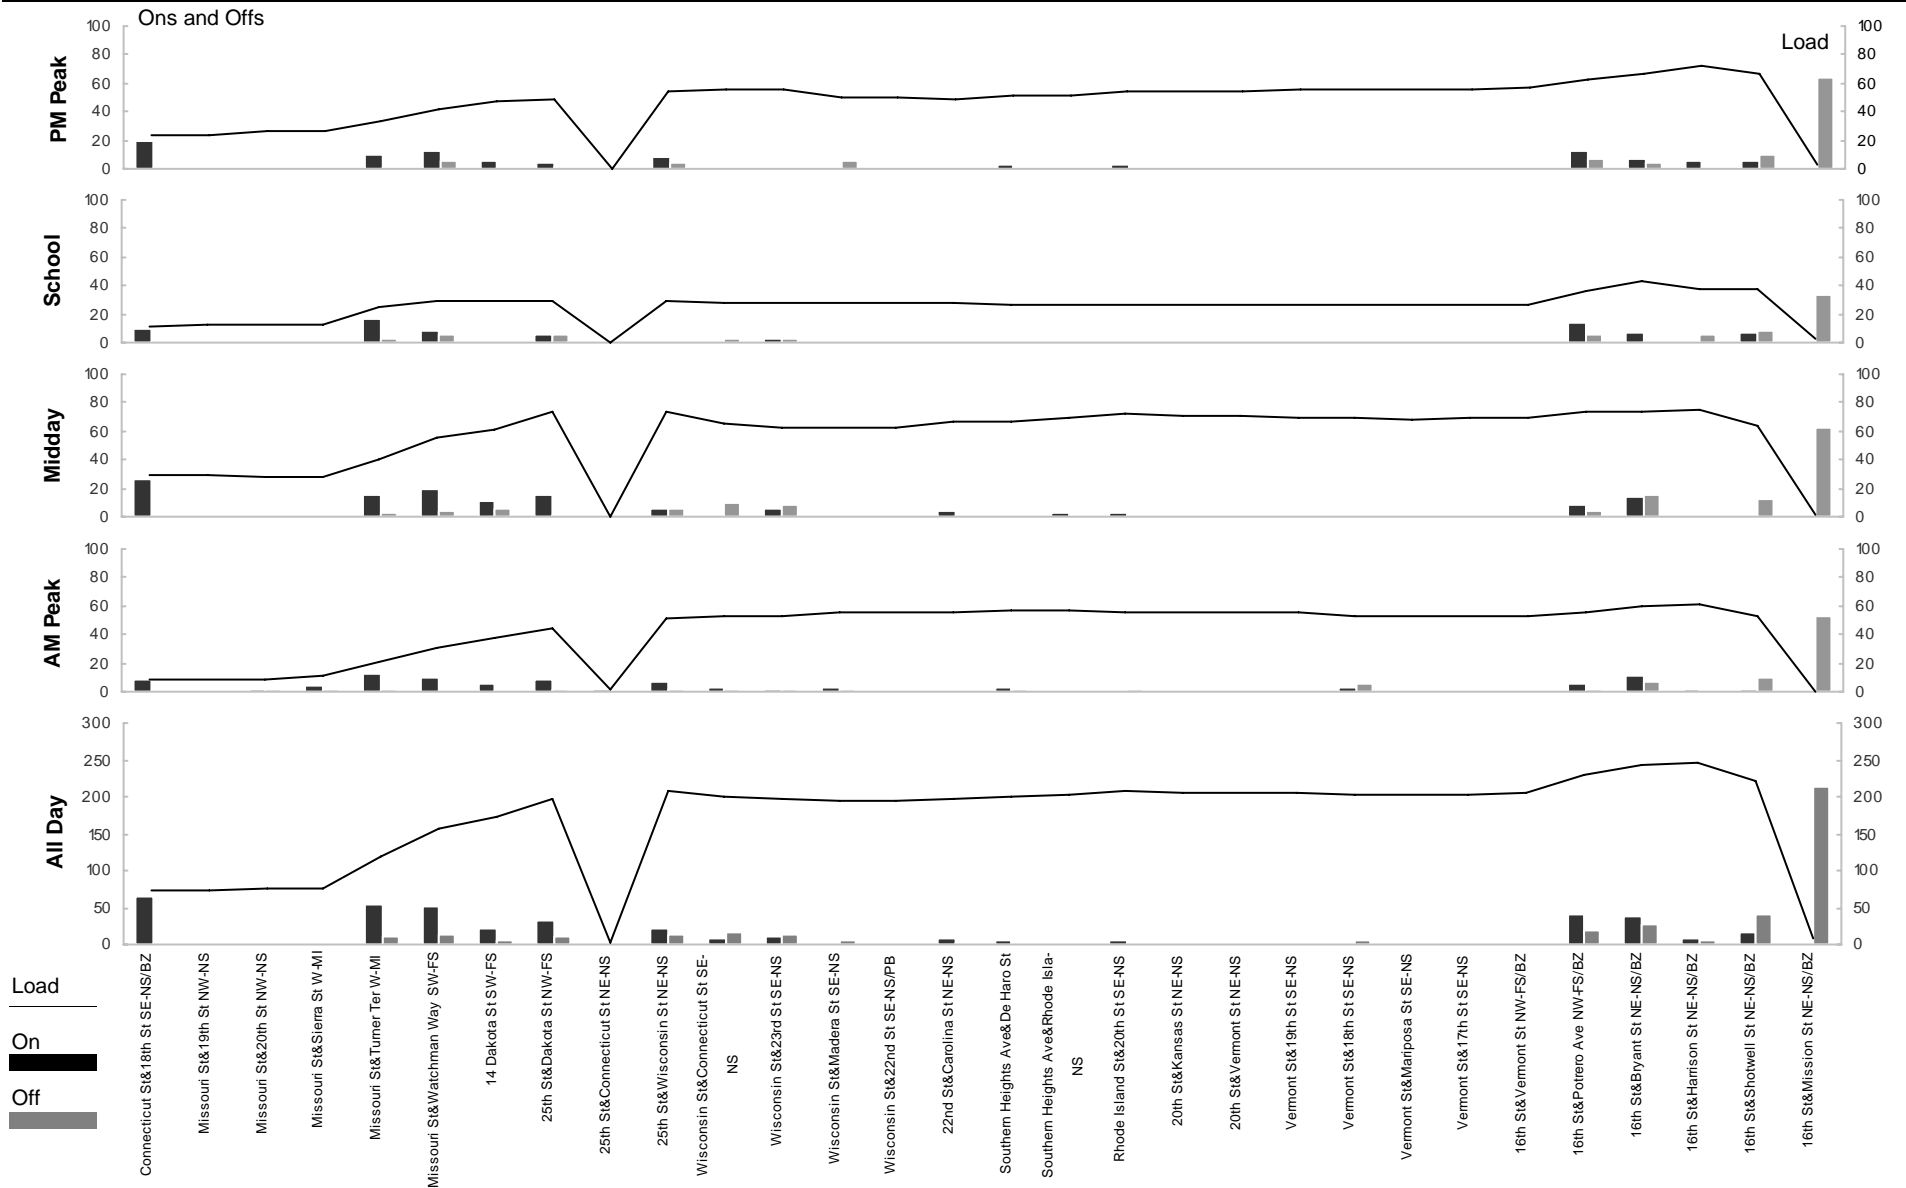

Line 53 - Southern Heights

Passenger Activity

Legend

- Featured Line
- Existing Bus Network
- Freeway/Highway
- Muni Metro
- Cable Car
- Historic Streetcar
- BART
- CALTRAIN

SFMTA | Municipal Transportation Agency

Primary Data Source

SFMTA APC Data
Data Collected Fall 2006 - Spring 2007

Secondary Data Sources

SFCTA, SFGOV, MTC, NTAD

Subject to disclaimer at www.sfmta.com/tepdata

Passenger Activity Graph

SF Muni

53 SOUTHERN HEIGHTS -MOTORCOACH STAN

Weekday

To Mission / 16th St BART

Passenger Activity Graph

SF Muni
53 SOUTHERN HEIGHTS -MOTORCOACH STAN

Weekday
To Potrero Hill