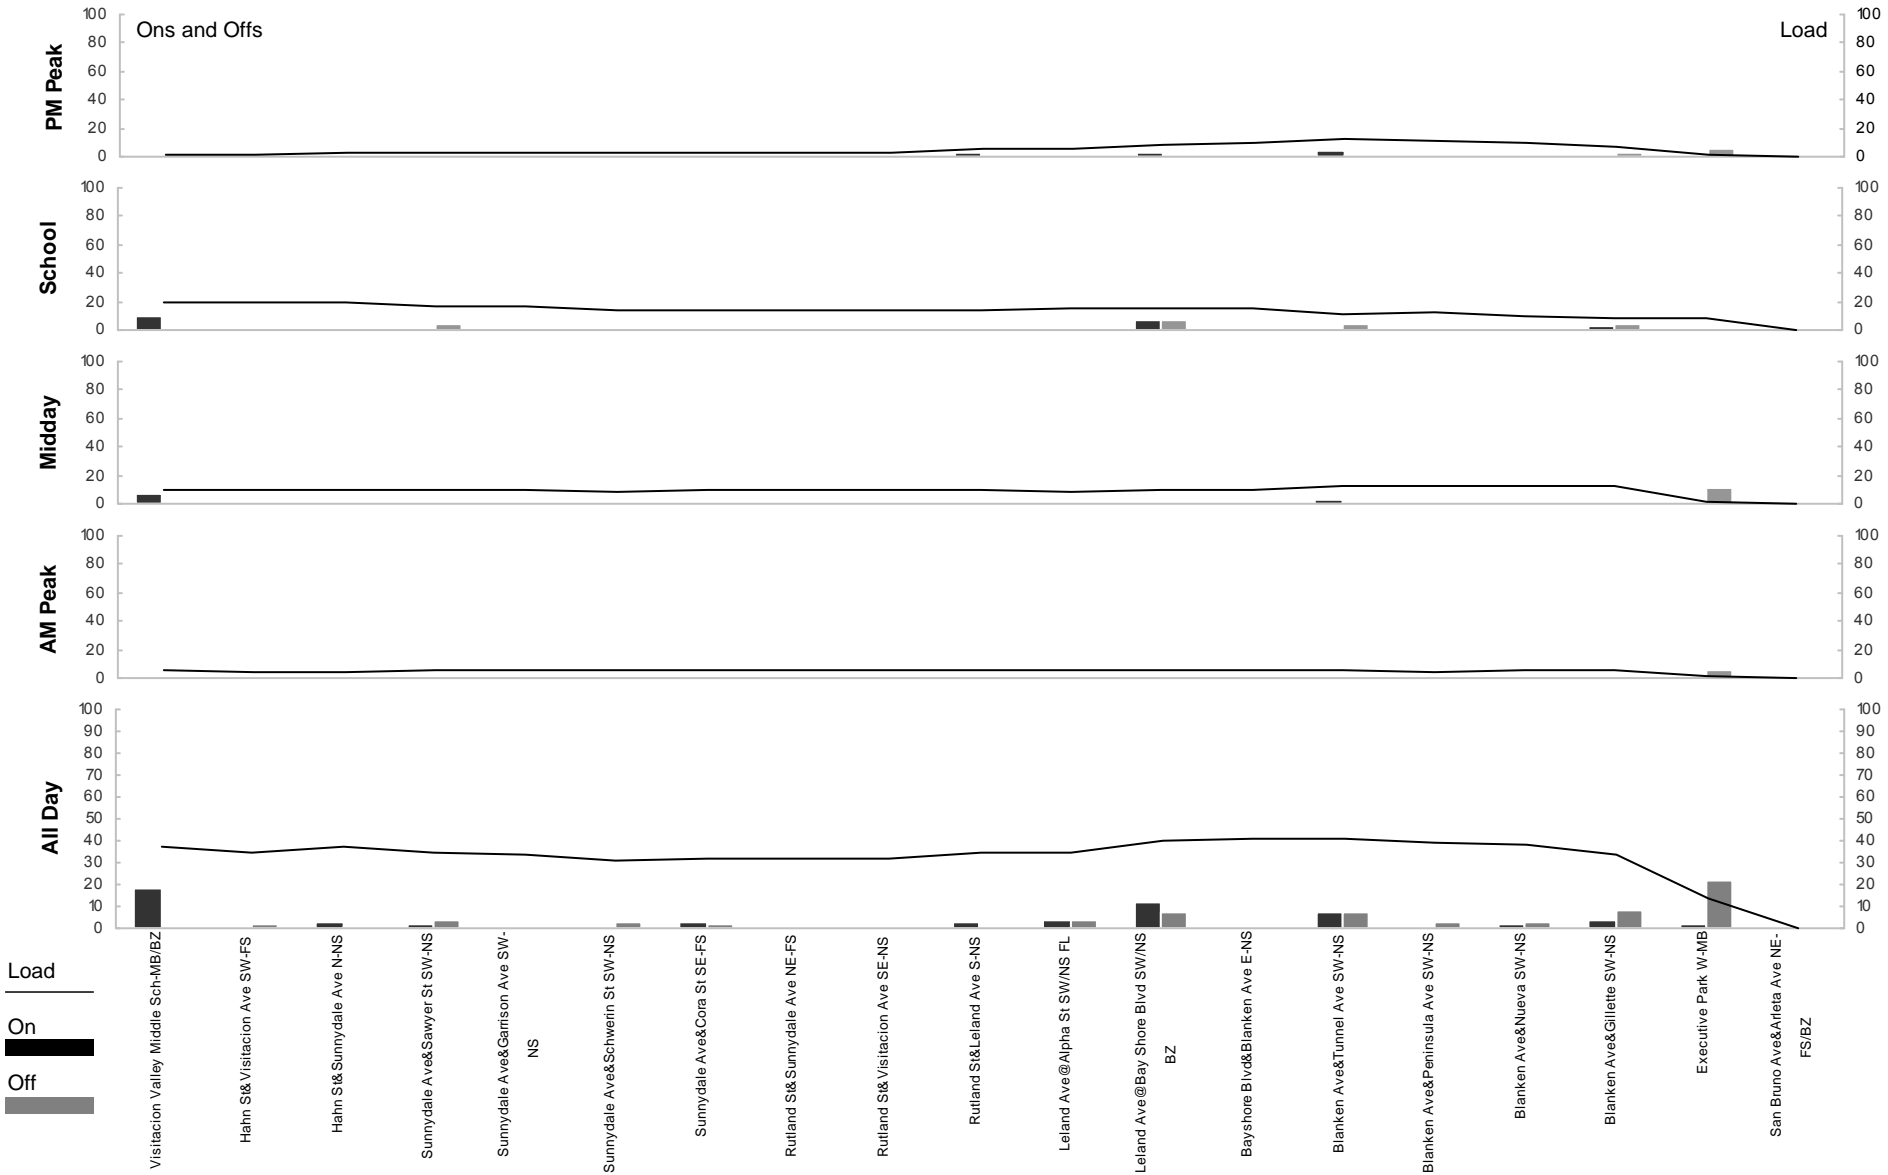

Eastbound

Westbound

Line 56 - Rutland

Passenger Activity

Legend

- Featured Line
- Existing Bus Network
- Freeway/Highway
- Muni Metro
- Cable Car
- Historic Streetcar
- BART
- CALTRAIN

SFMTA | Municipal Transportation Agency

Primary Data Source

SFMTA APC Data
Data Collected Fall 2006 - Spring 2007

Secondary Data Sources

SFCTA, SFGOV, MTC, NTAD

Subject to disclaimer at www.sfmta.com/tepdata

Passenger Activity Graph

SF Muni
56 RUTLAND

Weekday
To Executive Park

Passenger Activity Graph

SF Muni
56 RUTLAND

Weekday
To Visitacion Valley MS