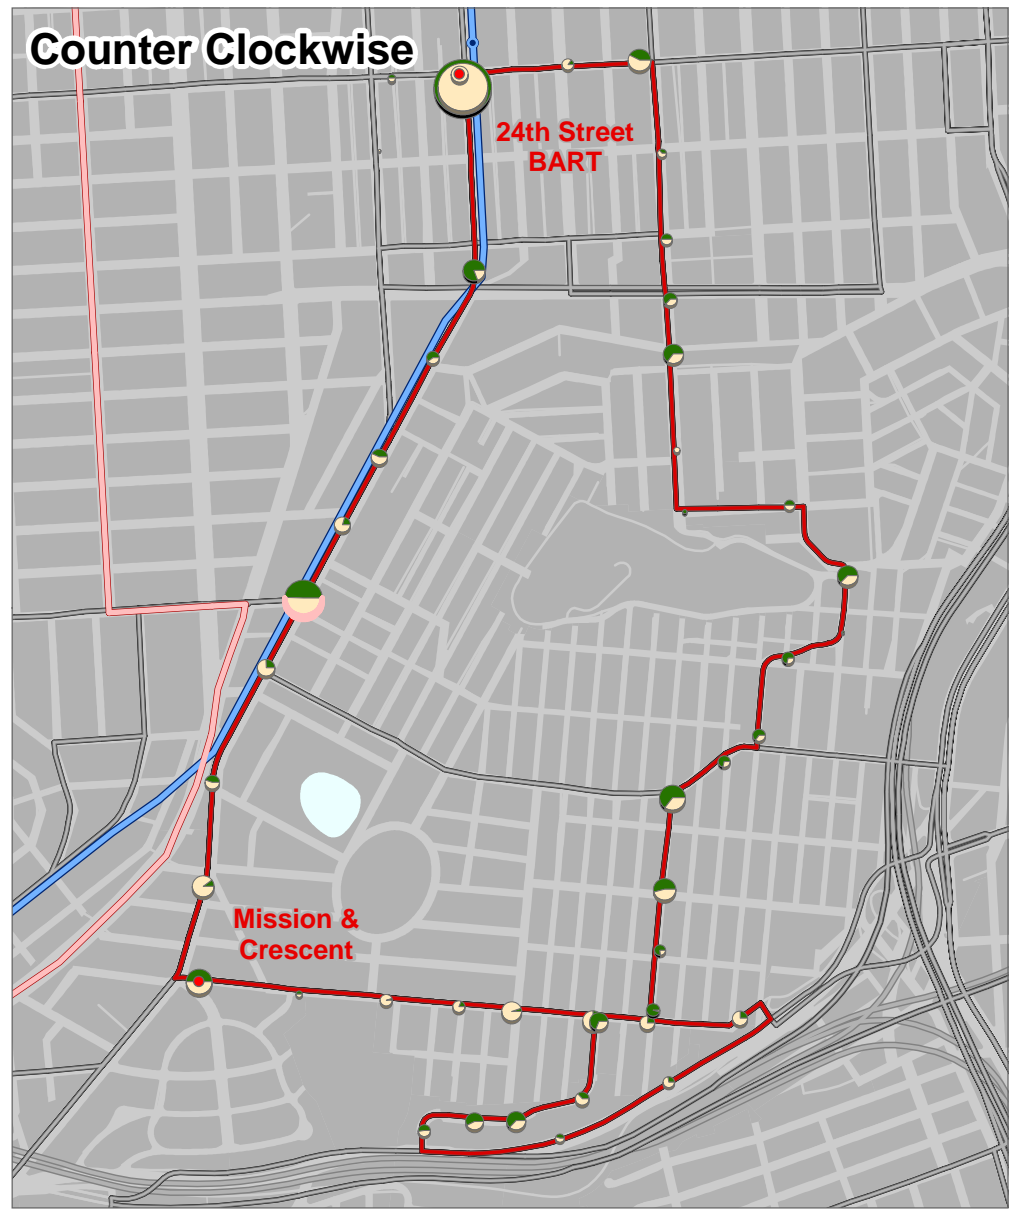

**Clockwise**

**Counter Clockwise**

## Line 67 - Bernal Heights

### Passenger Activity

### Legend

- Featured Line
- Existing Bus Network
- Freeway/Highway
- Muni Metro
- Cable Car
- Historic Streetcar
- BART
- CALTRAIN

Subject to disclaimer at  
[www.sfmta.com/tepdata](http://www.sfmta.com/tepdata)