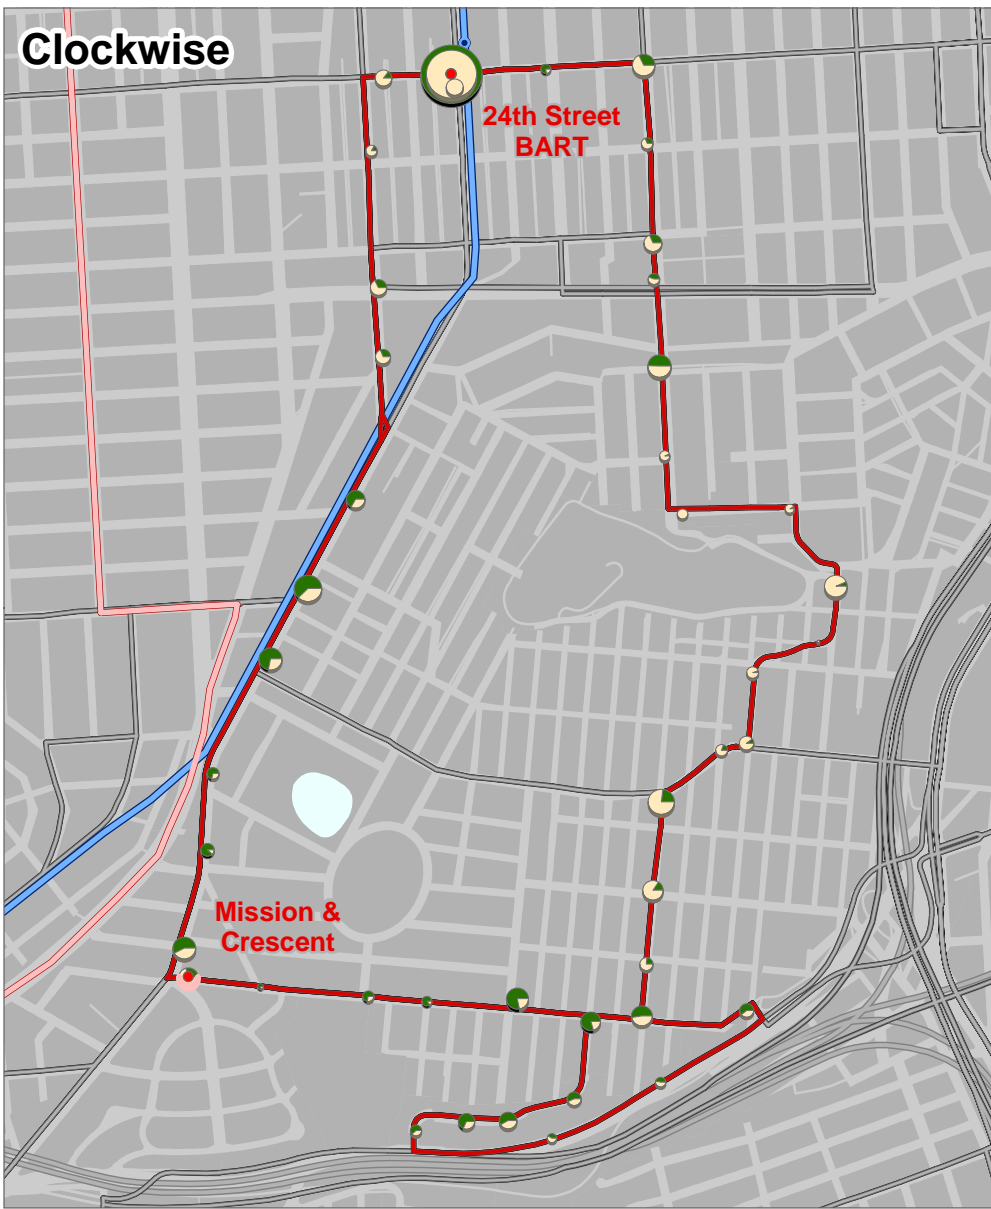

**Clockwise**

**Counter Clockwise**

## Line 67 - Bernal Heights

### Passenger Activity

### Legend

- Featured Line
- Existing Bus Network
- Freeway/Highway
- Muni Metro
- Cable Car
- Historic Streetcar
- BART
- CALTRAIN

Subject to disclaimer at  
[www.sfmta.com/tepdata](http://www.sfmta.com/tepdata)