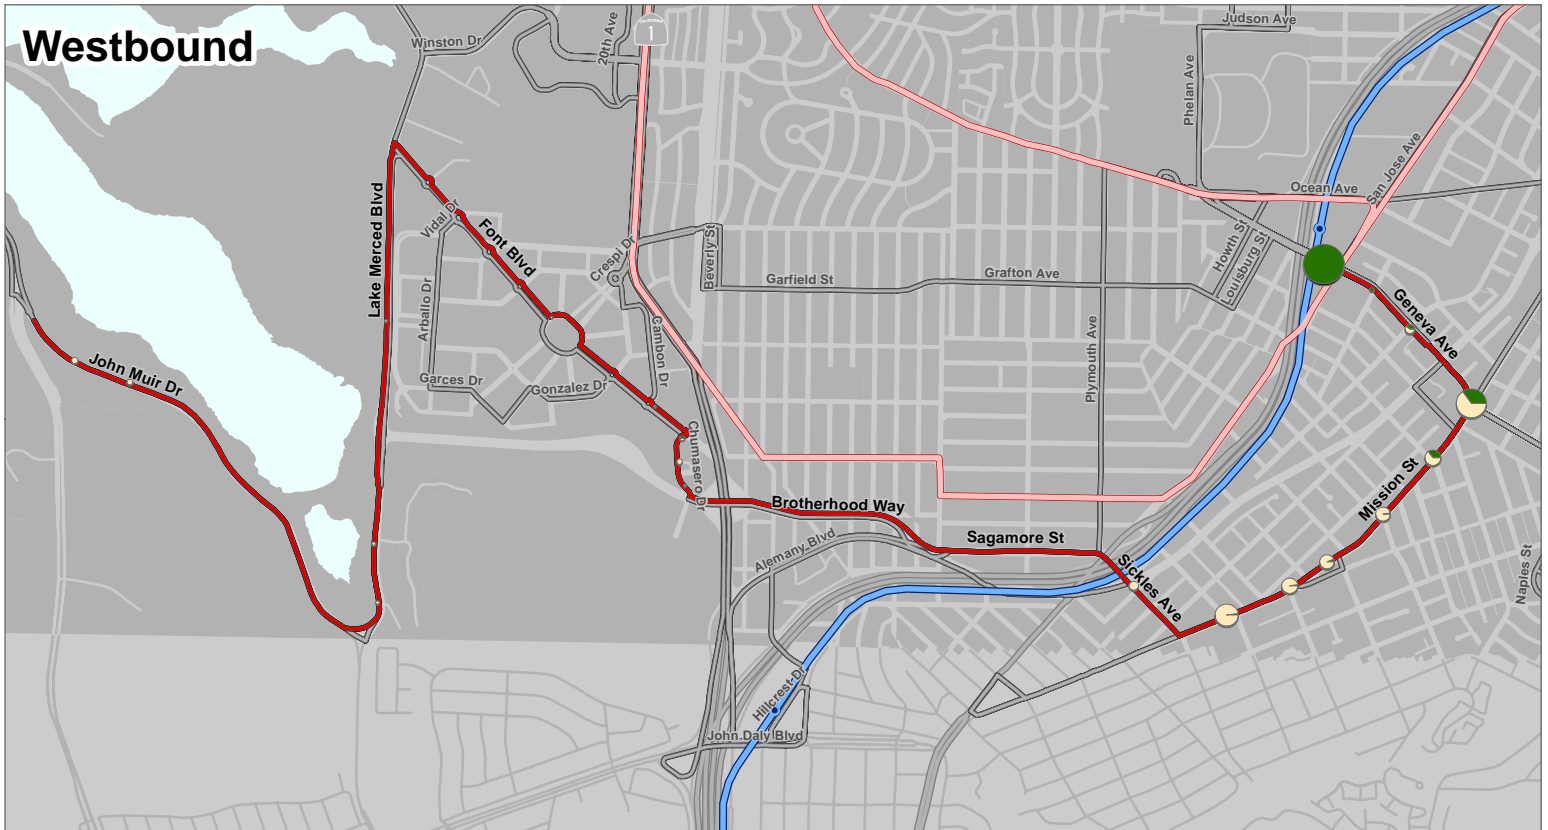

Eastbound

Westbound

Line 88 - BART Shuttle

Passenger Activity

Legend

- Featured Line
- Existing Bus Network
- Freeway/Highway
- Muni Metro
- Cable Car
- Historic Streetcar
- BART
- CALTRAIN

SFMTA | Municipal Transportation Agency

Primary Data Source

SFMTA APC Data
Data Collected Fall 2006 - Spring 2007

Secondary Data Sources

SFCTA, SFGOV, MTC, NTAD

Subject to disclaimer at
www.sfmta.com/tepdata

Passenger Activity Graph

SF Muni
88 BART SHUTTLE -MOTORCOACH STANDARD

Weekday
To Balboa Park BART

Passenger Activity Graph

SF Muni
88 BART SHUTTLE -MOTORCOACH STANDARD

Weekday
To Lake Merced