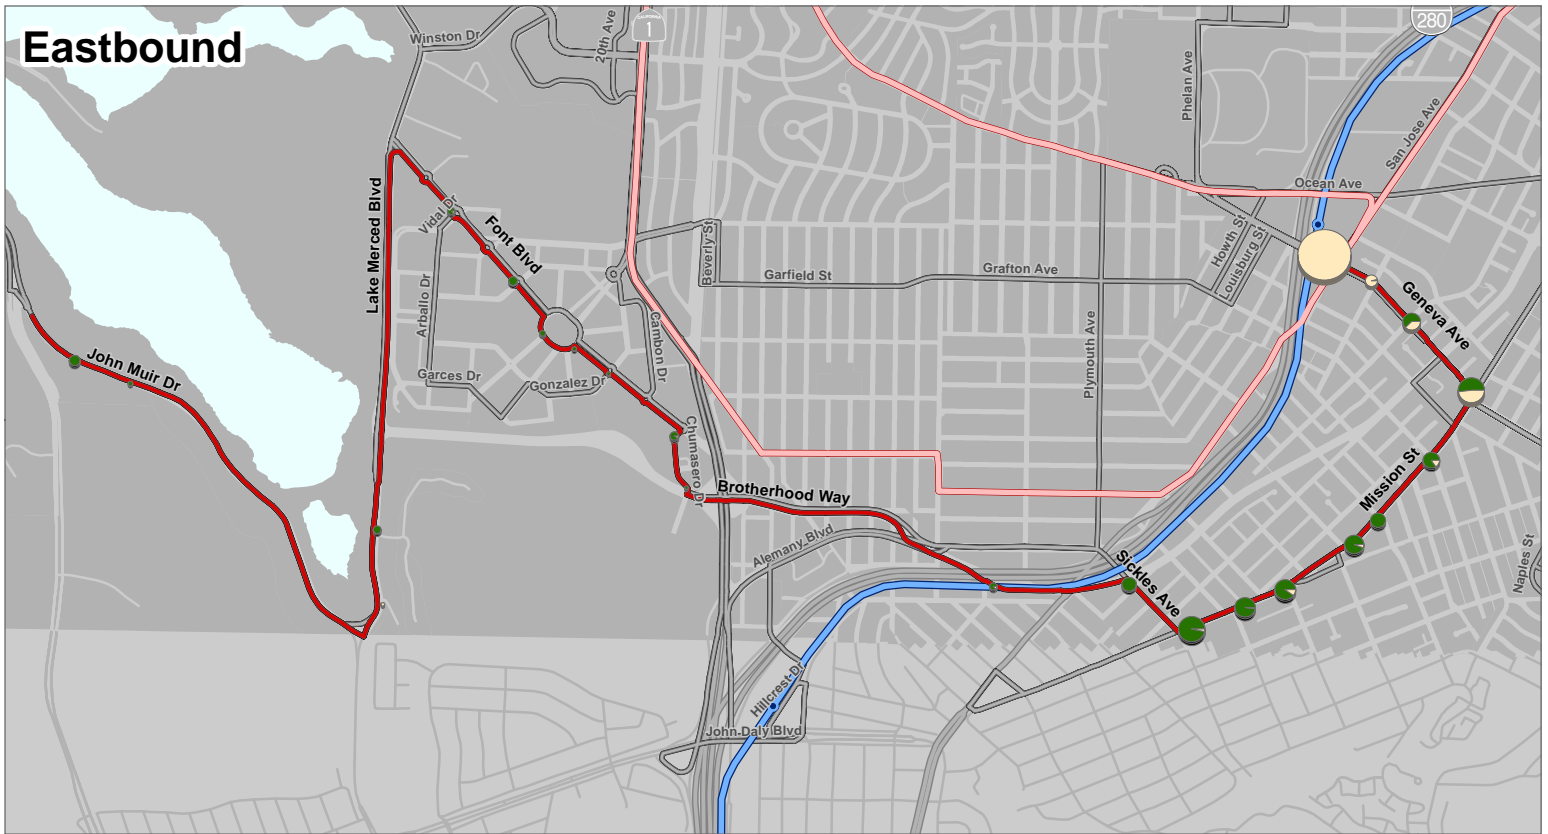

Eastbound

Westbound

Line 88 - BART Shuttle

Passenger Activity

Legend

- Featured Line
- Existing Bus Network
- Freeway/Highway
- Muni Metro
- Cable Car
- Historic Streetcar
- BART
- CALTRAIN

SFMTA | Municipal Transportation Agency

Primary Data Source

SFMTA APC Data
Data Collected Fall 2006 - Spring 2007

Secondary Data Sources

SFCTA, SFGOV, MTC, NTAD

Subject to disclaimer at
www.sfmta.com/tepdata

Passenger Activity Graph

SF Muni
88 BART SHUTTLE -MOTORCOACH STANDARD

Weekday
To Balboa Park BART

Passenger Activity Graph

SF Muni
88 BART SHUTTLE -MOTORCOACH STANDARD

Weekday
To Lake Merced