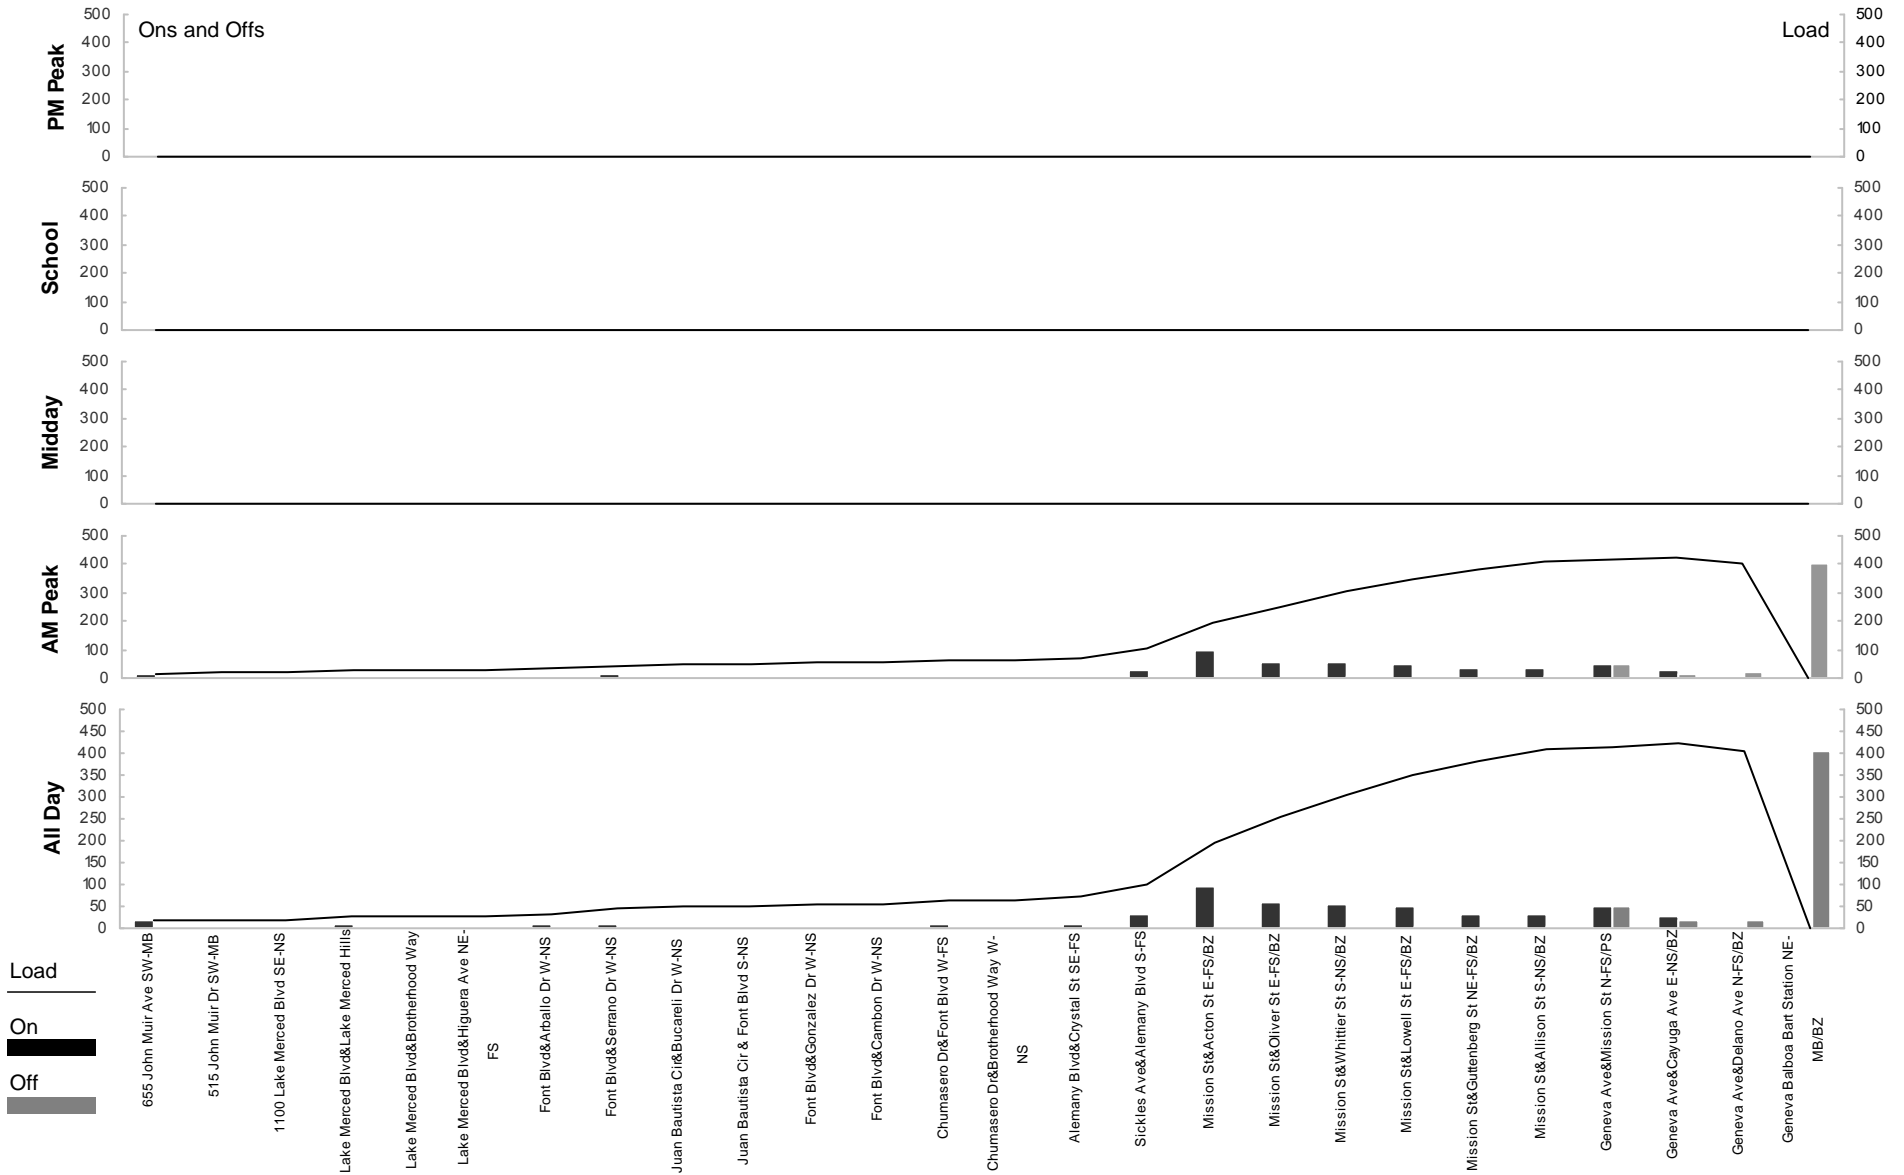

Eastbound

Westbound

Line 88 - BART Shuttle

Passenger Activity

Legend

- Featured Line
- Existing Bus Network
- Freeway/Highway
- Muni Metro
- Cable Car
- Historic Streetcar
- BART
- CALTRAIN

SFMTA | Municipal Transportation Agency

Primary Data Source

SFMTA APC Data
Data Collected Fall 2006 - Spring 2007

Secondary Data Sources

SFCTA, SFGOV, MTC, NTAD

Subject to disclaimer at
www.sfmta.com/tepdata

Passenger Activity Graph

SF Muni
88 BART SHUTTLE -MOTORCOACH STANDARD

Weekday
To Balboa Park BART

Passenger Activity Graph

SF Muni
88 BART SHUTTLE -MOTORCOACH STANDARD

Weekday
To Lake Merced