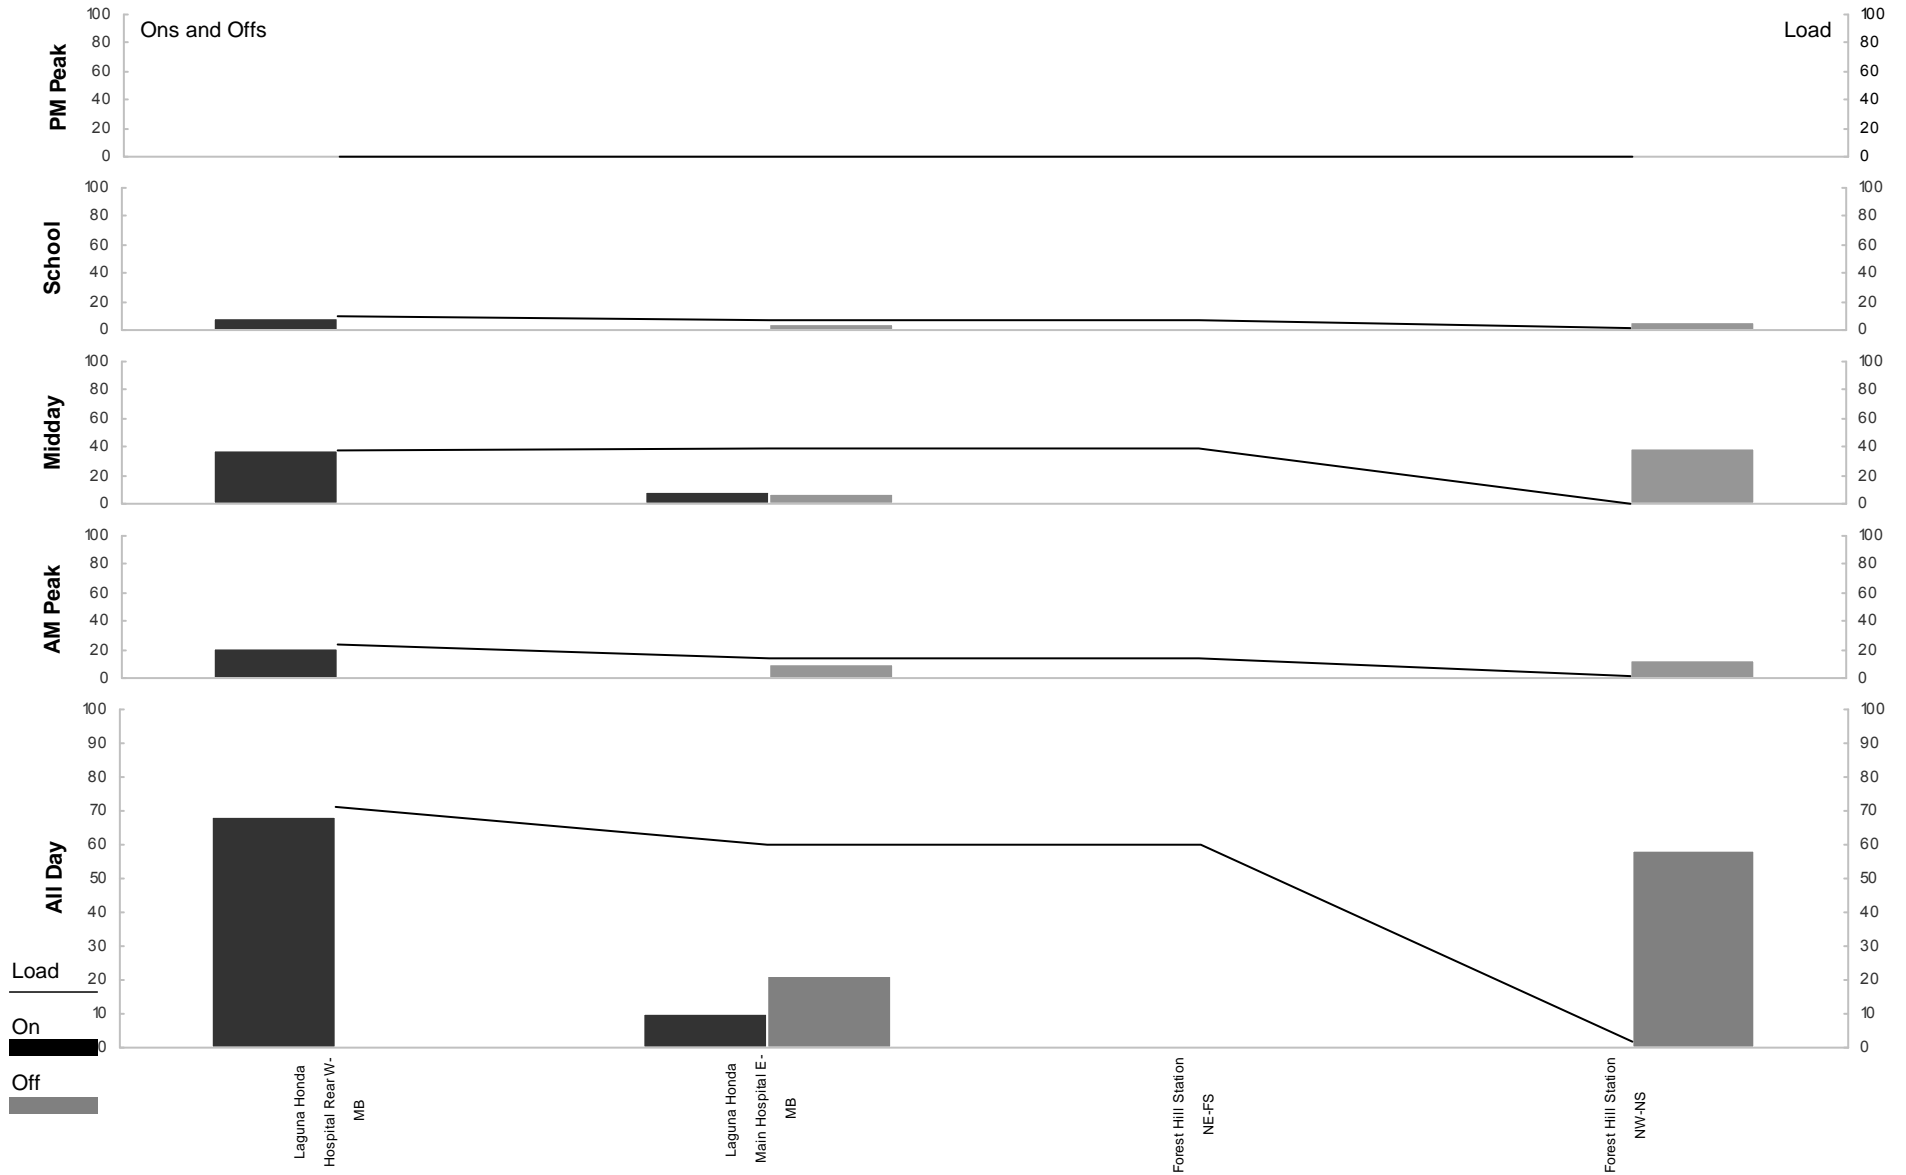

Passenger Activity Graph

SF Muni
89 LAGUNA HONDA -MOTORCOACH SMALL

Weekday
To Forest Hill Station