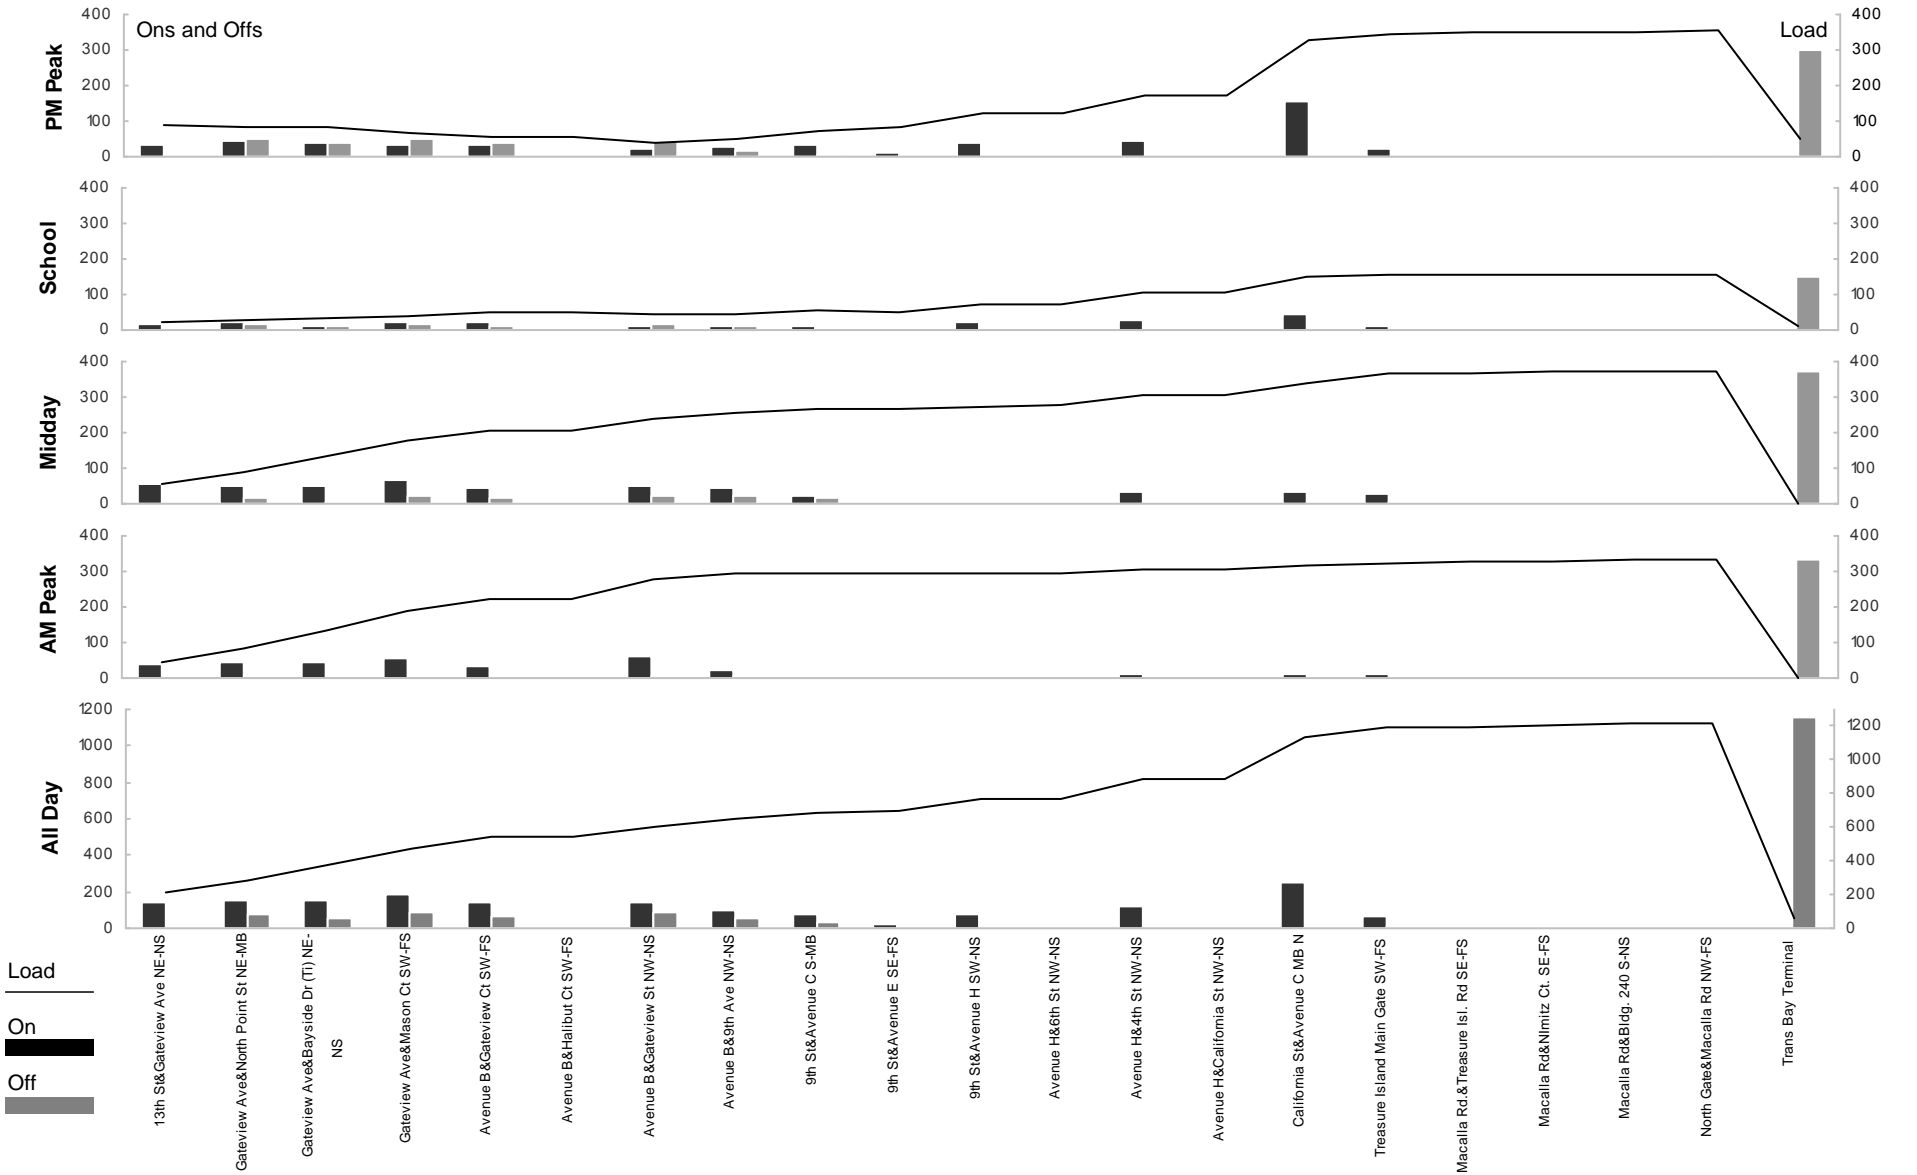

Passenger Activity Graph

SF Muni
108 TREASURE ISLAND

Weekday
To Transbay Terminal