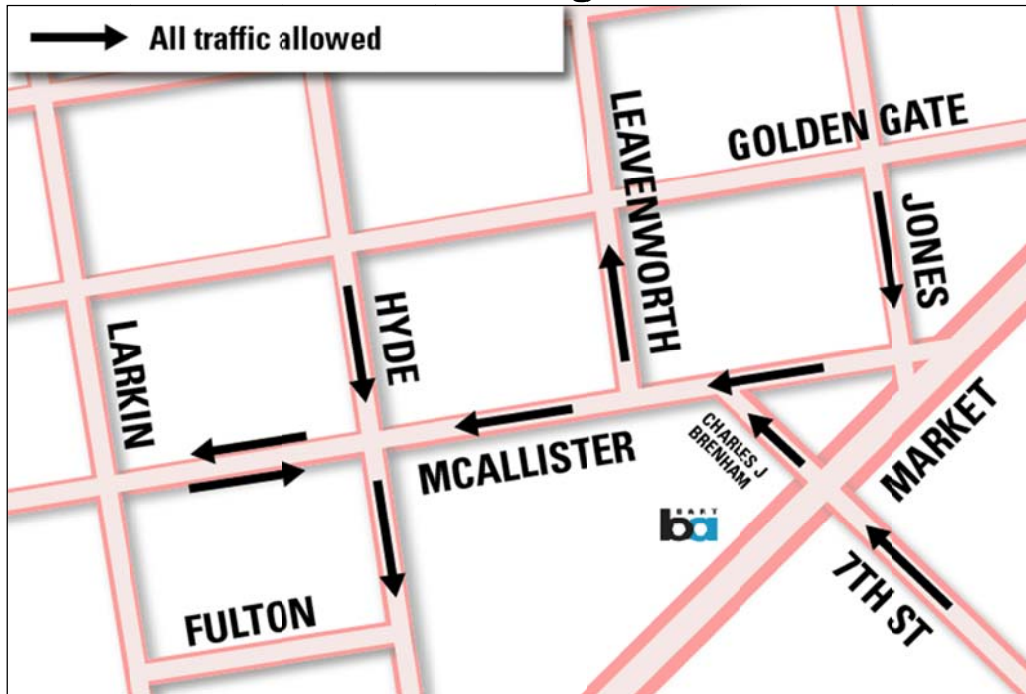

McAllister Street Area Reconfiguration

Current Configuration

New 5 Fulton Muni Configuration—Effective August 27 New McAllister Traffic Configuration—Effective August 4