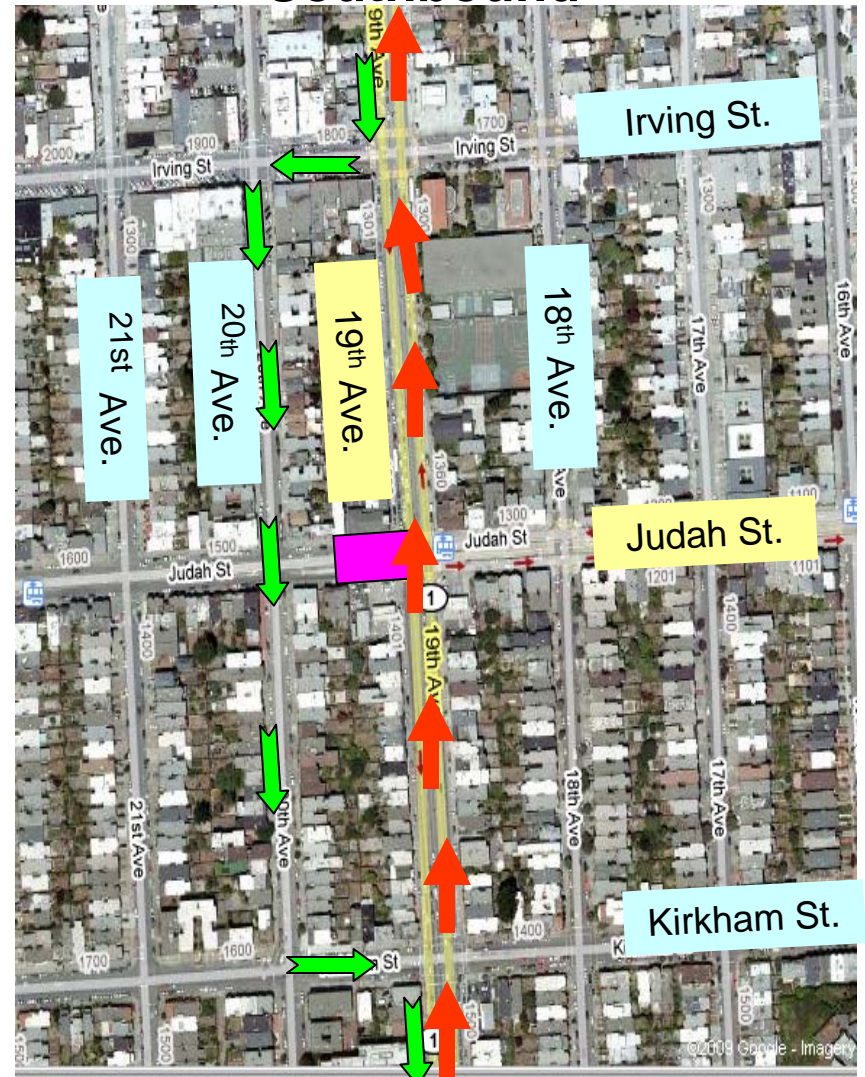

19th Ave. and Sunset Blvd. Full Closure Traffic Detour

Northbound

Southbound

Judah Street Traffic Detour

Westbound /Eastbound

Westbound/Eastbound

Regional Detours (Northbound)

- Great Highway
- Sunset Blvd.
- Portola Drive
- 101 or 280 to Lombard/Franklin
- 19th Ave Local Detour

Basemap Source: California State Automobile Association

Regional Detours (Southbound)

- Great Highway
- Sunset Blvd.
- Lombard/Gough to 101 or 280
- 19th Ave Local Detour

Basemap Source: California State Automobile Association