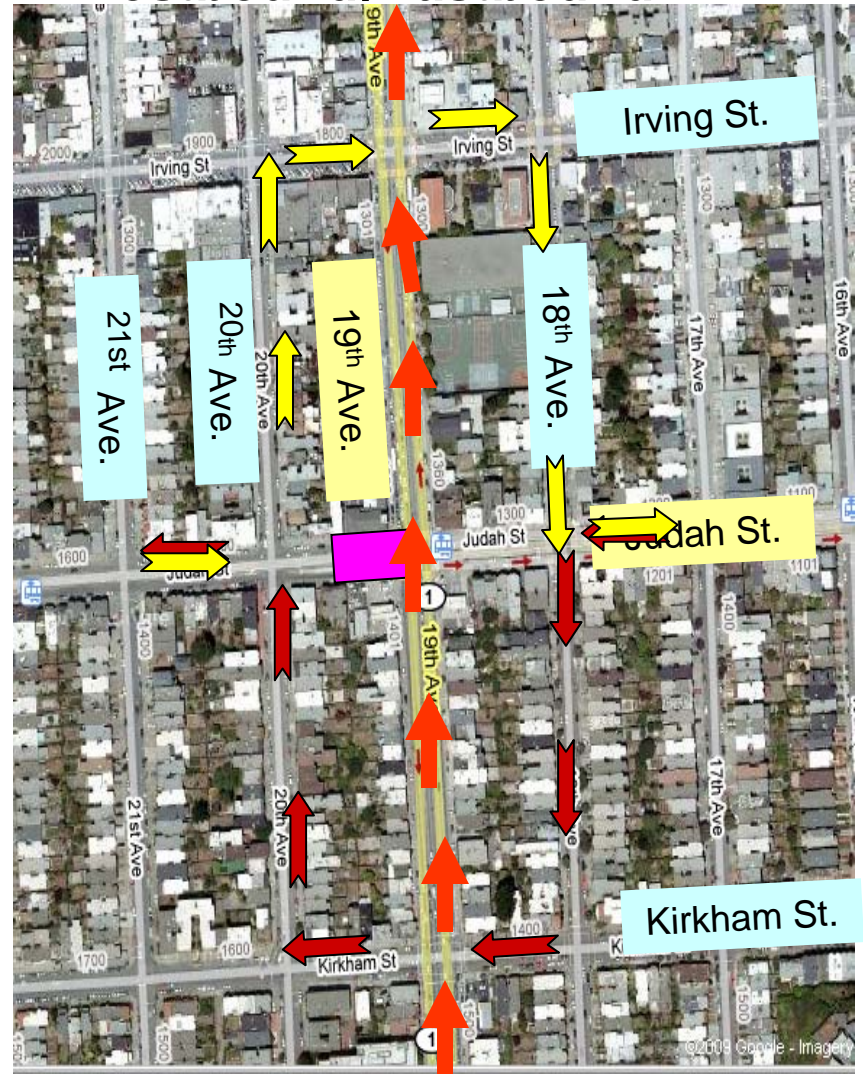

19th Ave. and Sunset Blvd. Full Closure Traffic Detour

Northbound

Southbound

Judah Street Traffic Detour

Westbound /Eastbound

Westbound/Eastbound

Regional Detours (Northbound)

- Great Highway
- Sunset Blvd.
- Portola Drive
- 101 or 280 to Lombard/Franklin
- 19th Ave Local Detour

Basemap Source: California State Automobile Association

Regional Detours (Southbound)

- Great Highway
- Sunset Blvd.
- Lombard/Gough to 101 or 280
- 19th Ave Local Detour

Basemap Source: California State Automobile Association