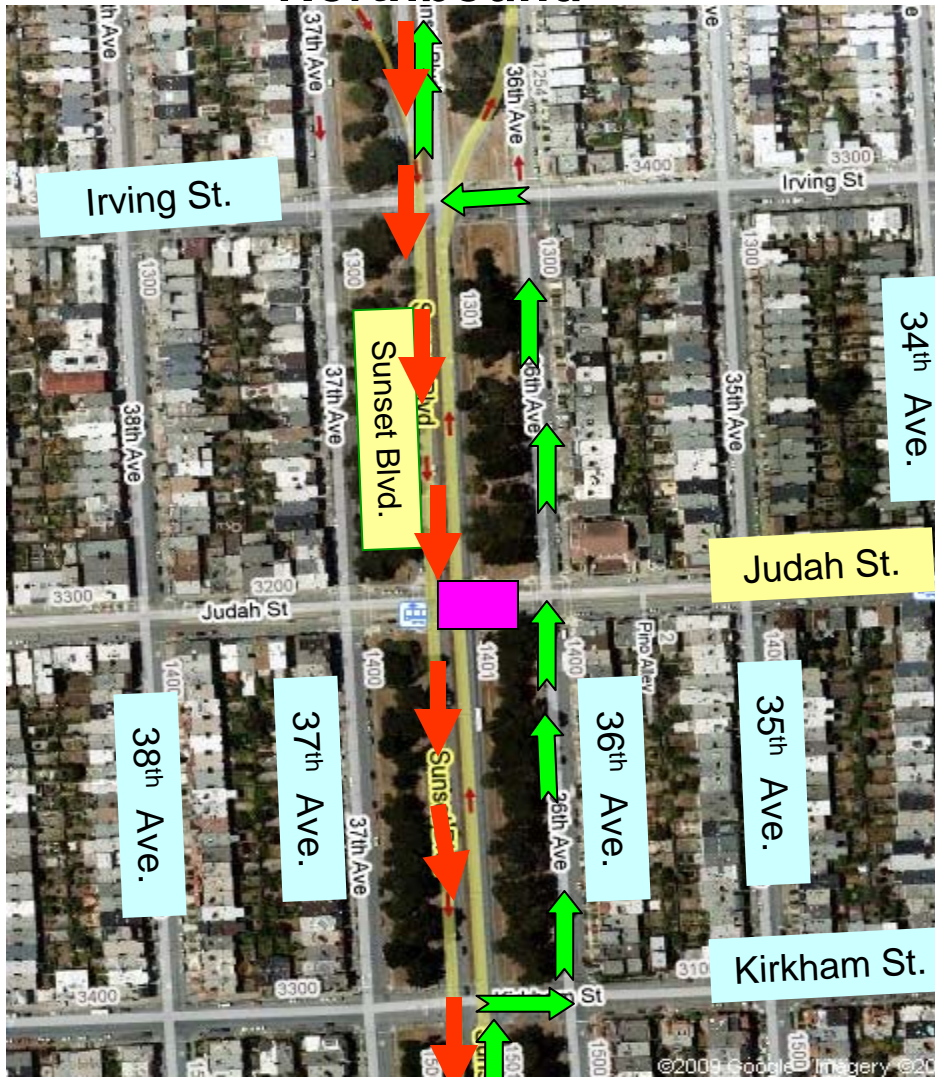

19th Ave. and Sunset Blvd. Full Closure Traffic Detour

Northbound

Southbound

Judah Street Traffic Detour

Westbound /Eastbound

Westbound/Eastbound

Regional Detours (Northbound)

- Great Highway
- Sunset Blvd.
- Portola Drive
- 101 or 280 to Lombard/Franklin
- 19th Ave Local Detour

Basemap Source: California State Automobile Association

Regional Detours (Southbound)

- Great Highway
- Sunset Blvd.
- Lombard/Gough to 101 or 280
- 19th Ave Local Detour

Basemap Source: California State Automobile Association