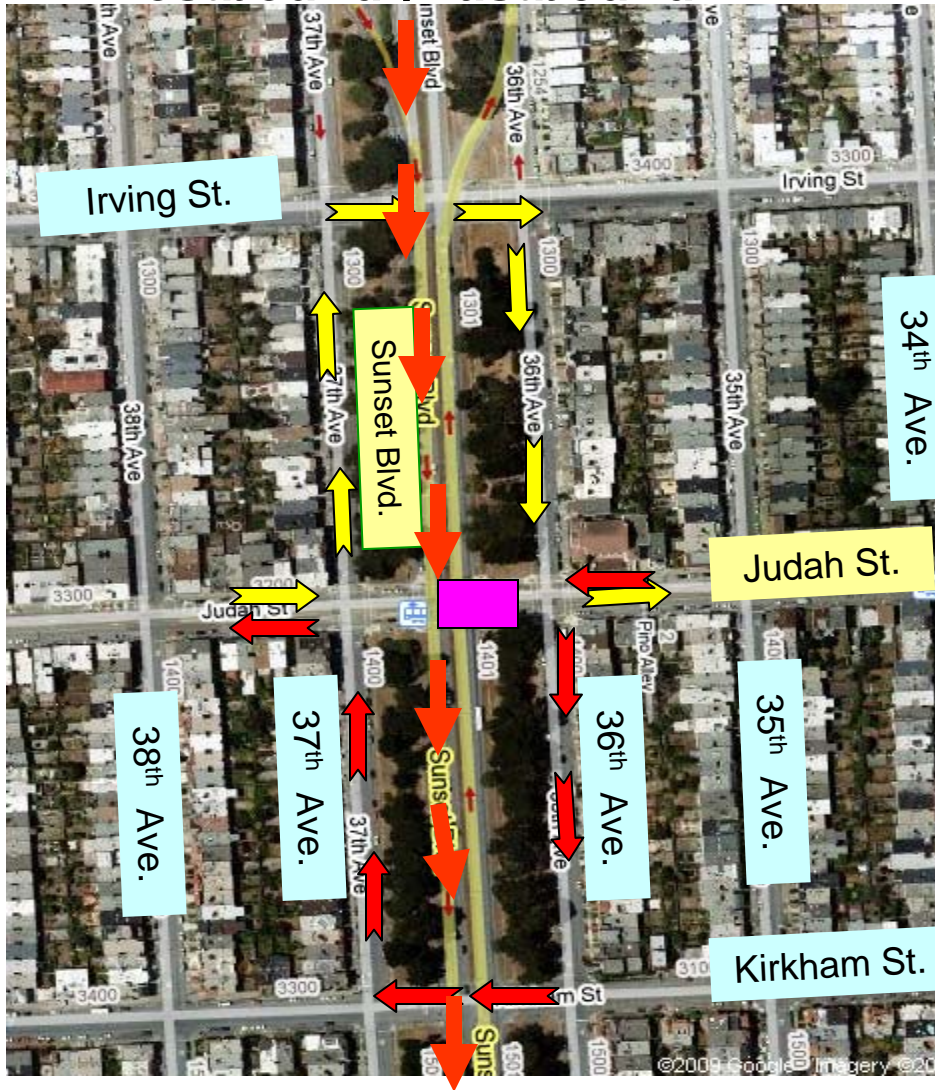

19th Ave. and Sunset Blvd. Full Closure Traffic Detour

Northbound

Southbound

Judah Street Traffic Detour

Westbound /Eastbound

Westbound/Eastbound

Regional Detours (Northbound)

- Great Highway
- Sunset Blvd.
- Portola Drive
- 101 or 280 to Lombard/Franklin
- 19th Ave Local Detour

Basemap Source: California State Automobile Association

Regional Detours (Southbound)

- Great Highway
- Sunset Blvd.
- Lombard/Gough to 101 or 280
- 19th Ave Local Detour

Basemap Source: California State Automobile Association