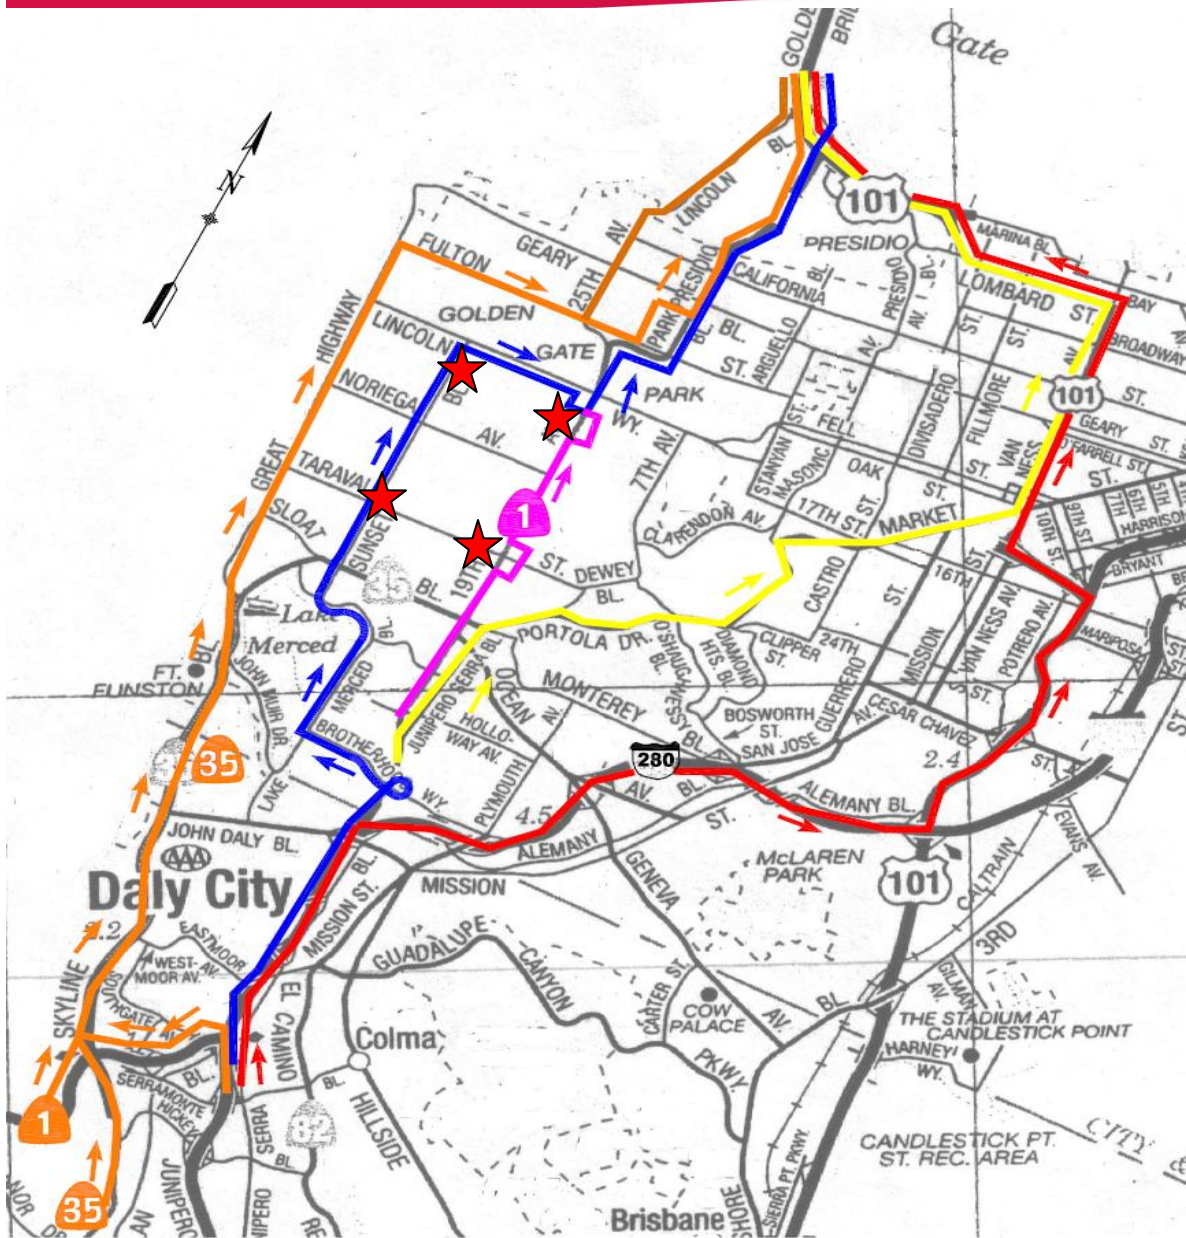

19th Ave. and Sunset Blvd. Full Closure Traffic Detour

Northbound

Southbound

Judah Street Traffic Detour

Westbound /Eastbound

Westbound/Eastbound

Regional Detours (Northbound)

- Great Highway
- Sunset Blvd.
- Portola Drive
- 101 or 280 to Lombard/Franklin
- 19th Ave Local Detour

Basemap Source: California State Automobile Association

Regional Detours (Southbound)

- Great Highway
- Sunset Blvd.
- Lombard/Gough to 101 or 280
- 19th Ave Local Detour

Basemap Source: California State Automobile Association