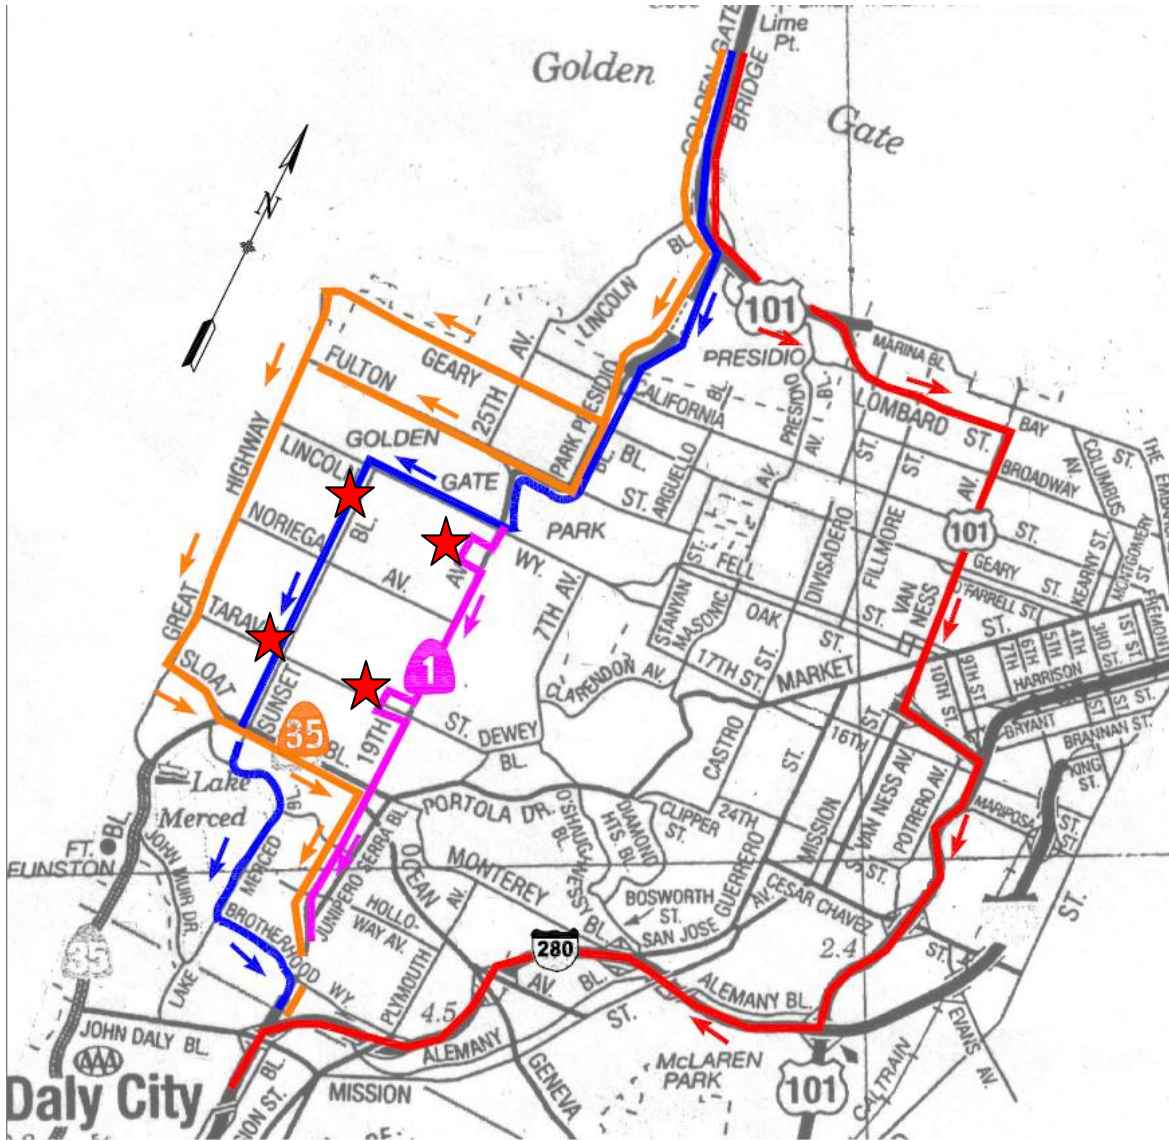

19th Ave. and Sunset Blvd. Full Closure Traffic Detour

Northbound

Southbound

Judah Street Traffic Detour

Westbound /Eastbound

Westbound/Eastbound

Regional Detours (Northbound)

- Great Highway
- Sunset Blvd.
- Portola Drive
- 101 or 280 to Lombard/Franklin
- 19th Ave Local Detour

Basemap Source: California State Automobile Association

Regional Detours (Southbound)

- Great Highway
- Sunset Blvd.
- Lombard/Gough to 101 or 280
- 19th Ave Local Detour

Basemap Source: California State Automobile Association