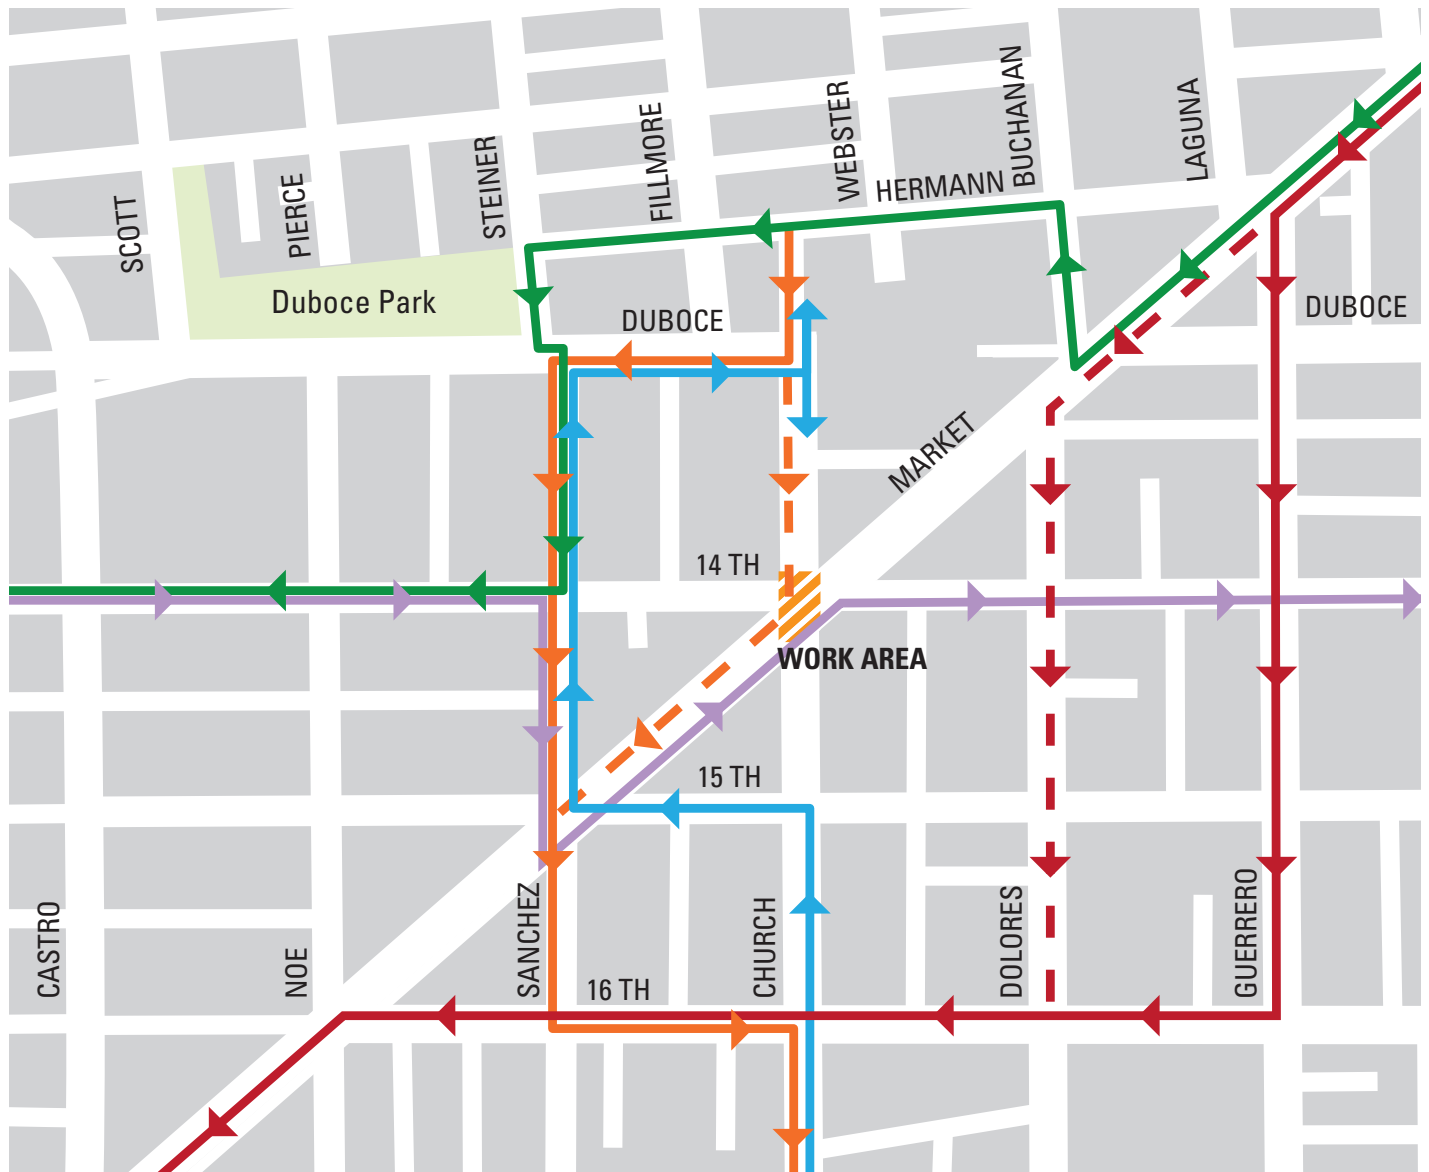

The Following detour routes have been established for westbound Market and north/south Church Street travel:

**DETOUR 1**

Primary Detour Routes (Red): Westbound Market to southbound Guerrero to westbound 16th, back to Market

**DETOUR 2**

Primary Detour Routes (Dotted red): Westbound Market to southbound Dolores to westbound 16th, back to Market

**DETOUR 3**

14th St Detour (Green): Westbound Market to northbound Buchanan to westbound Hermann to southbound Steiner, cross Duboce on Sanchez and to 14th Street

**DETOUR 4**

Church Street Detours (Blue) Northbound Church, west on 15th, north on Sanchez, east on Duboce, back to Church

**DETOUR 5**

SOUTHBOUND (Orange): Church, west on Duboce, south on Sanchez, cross Market, then east on 16th St, and back to Church

**DETOUR 6**

SOUTHBOUND ALTERNATE (Dotted orange): Church, west on Market, (join detour 5), south on Sanchez, cross Market, then east on 16th St, and back to Church

**DETOUR 7**

EASTBOUND (Purple): 14th east, Sanchez south, Market east and back to 14th St east