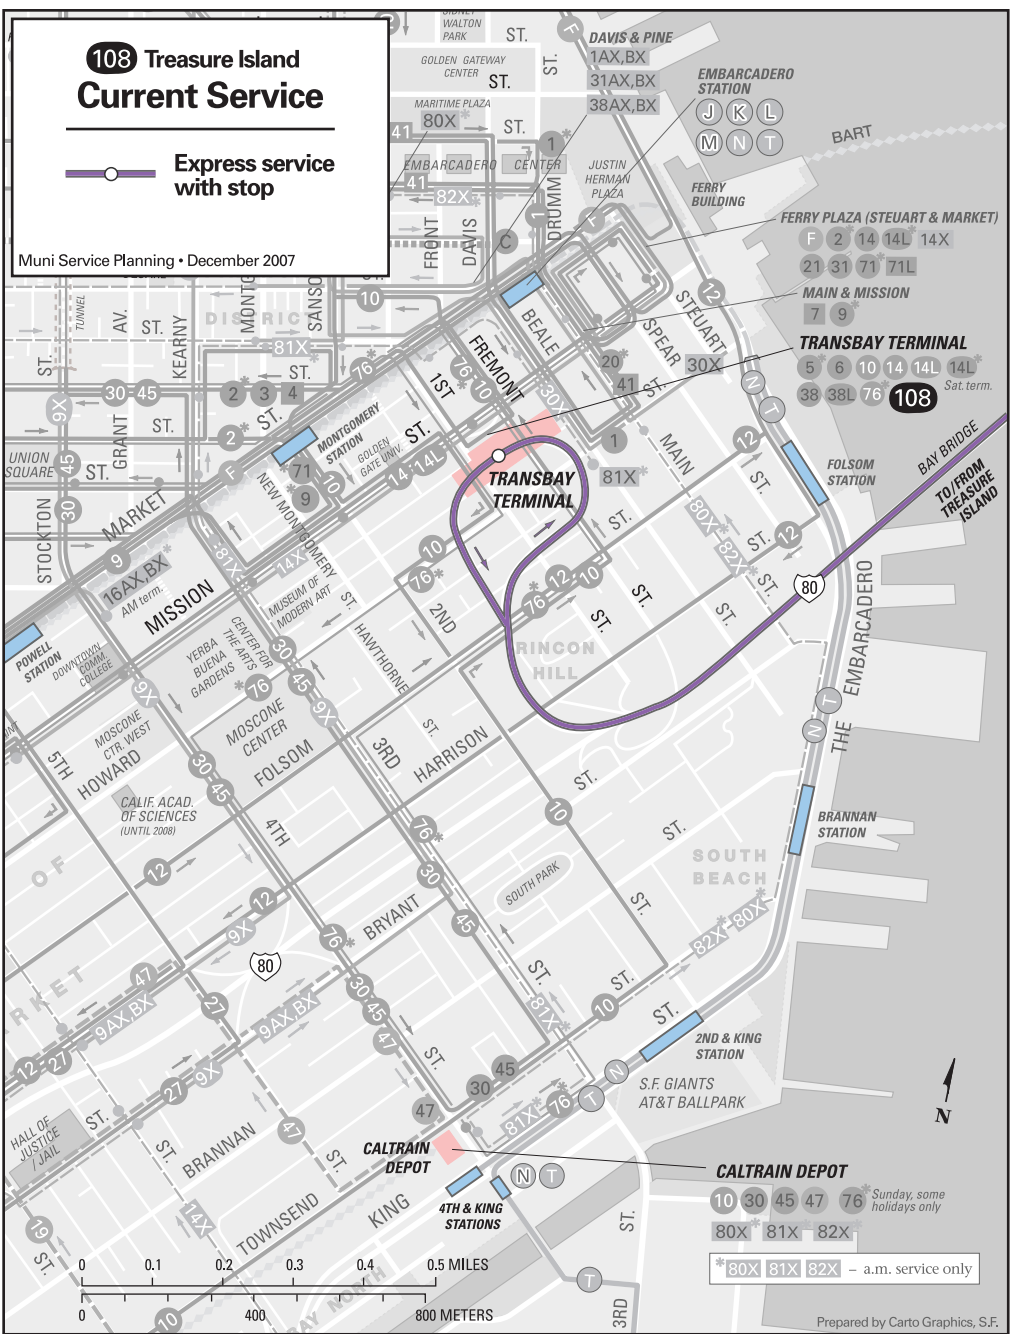

108 Treasure Island Current Service

 **Express service with stop**

Muni Service Planning • December 2007

- FERRY PLAZA (STEUART & MARKET)**
 F 2 14 14L 14X
 21 31 71 71L
MAIN & MISSION
 7 9
- TRANSBAY TERMINAL**
 5 6 10 14 14L 14L*
 38 38L 76 **108** Sat. term.