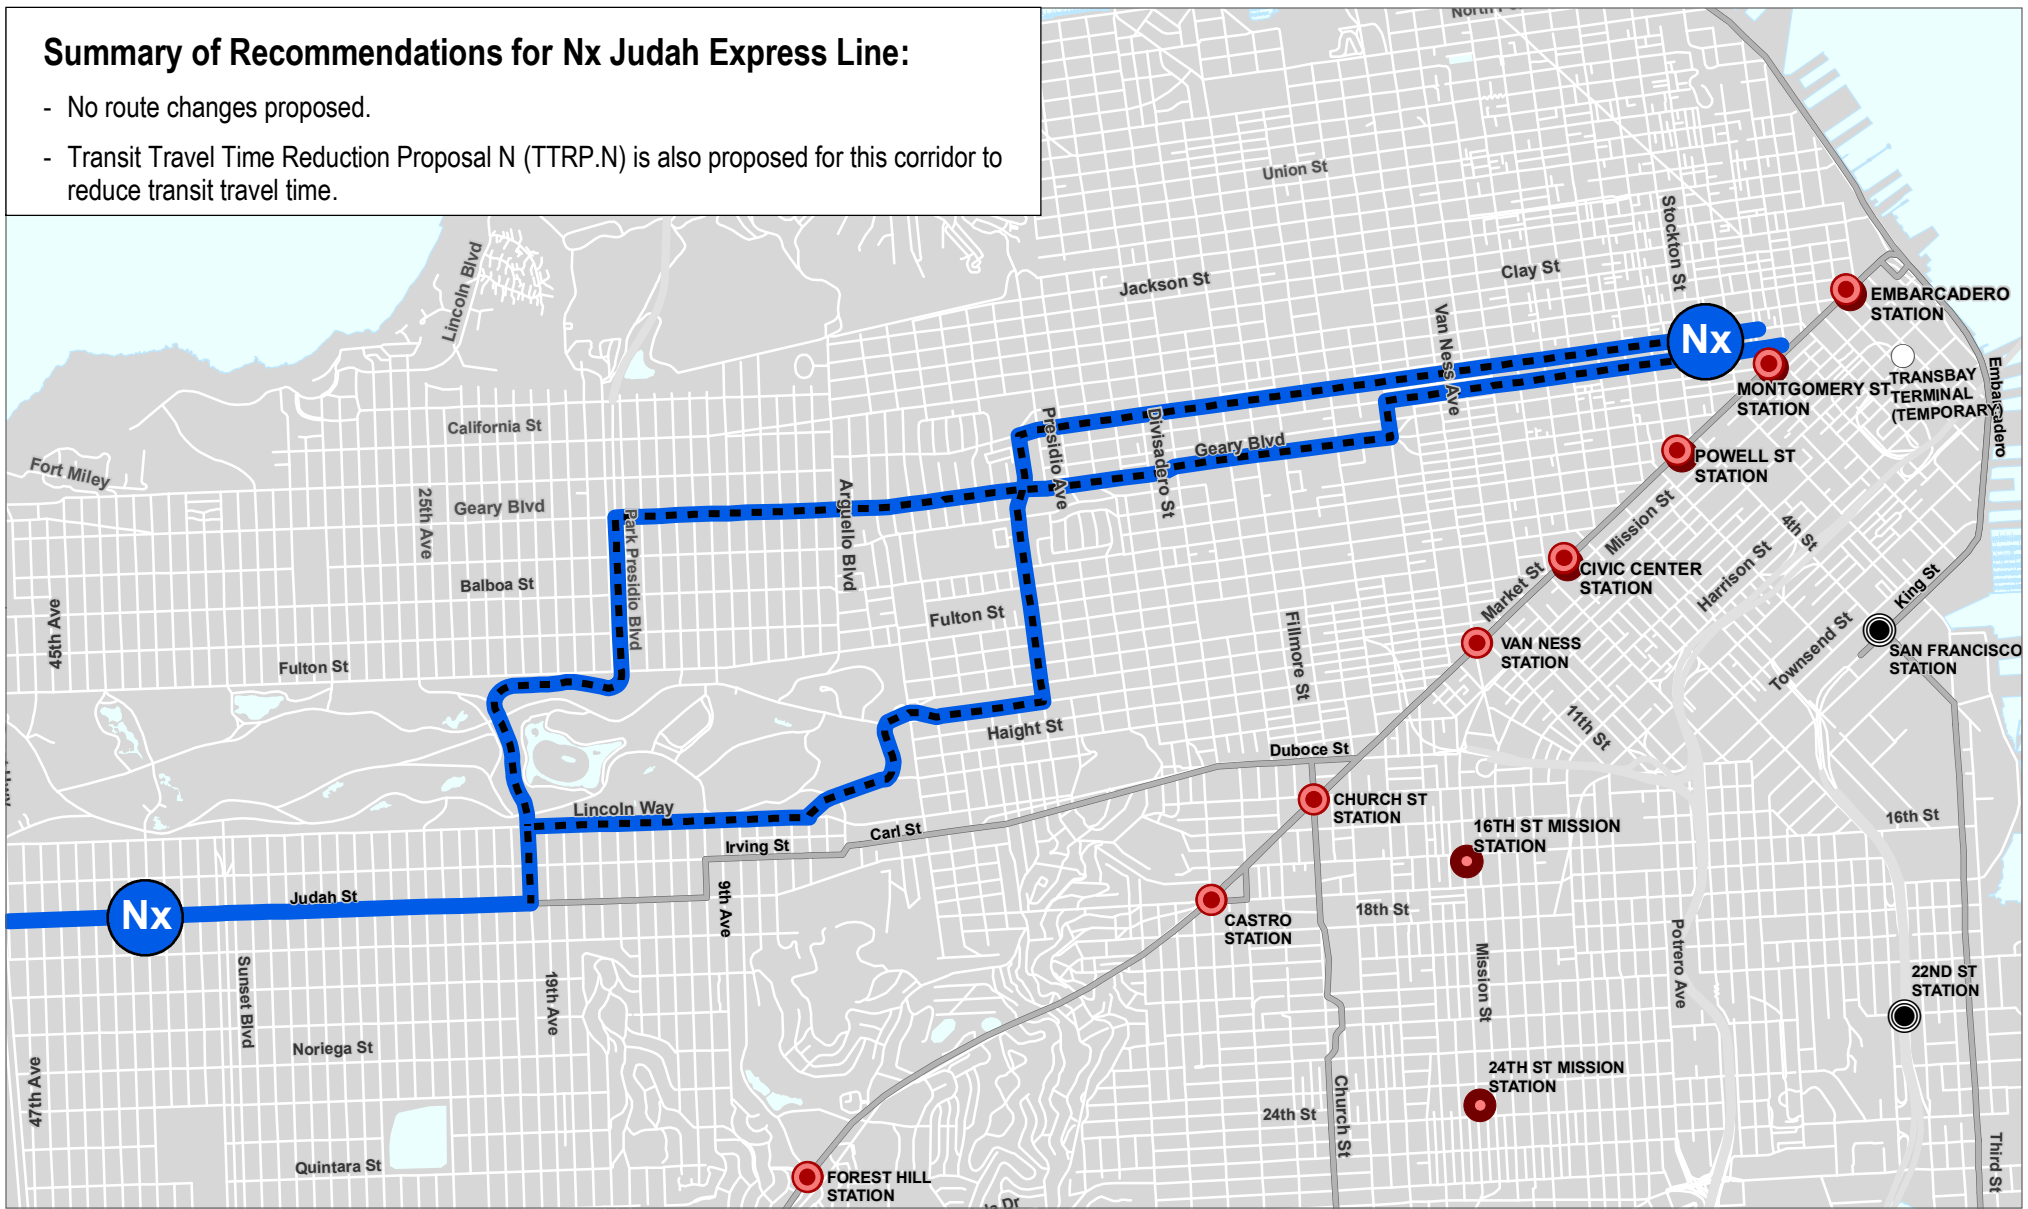

Summary of Recommendations for Nx Judah Express Line:

- No route changes proposed.
- Transit Travel Time Reduction Proposal N (TTRP.N) is also proposed for this corridor to reduce transit travel time.

Line Nx - Judah Express Recommended Route Alignment

Legend

- Recommended Specialized Services Route
- Express Segment (No Stops)
- Rail Network

- Muni Metro Stations
- BART Stations
- Caltrain Stations

SFMTA | Municipal Transportation Agency

Map Updated
December 2012

0 0.5 1 Miles