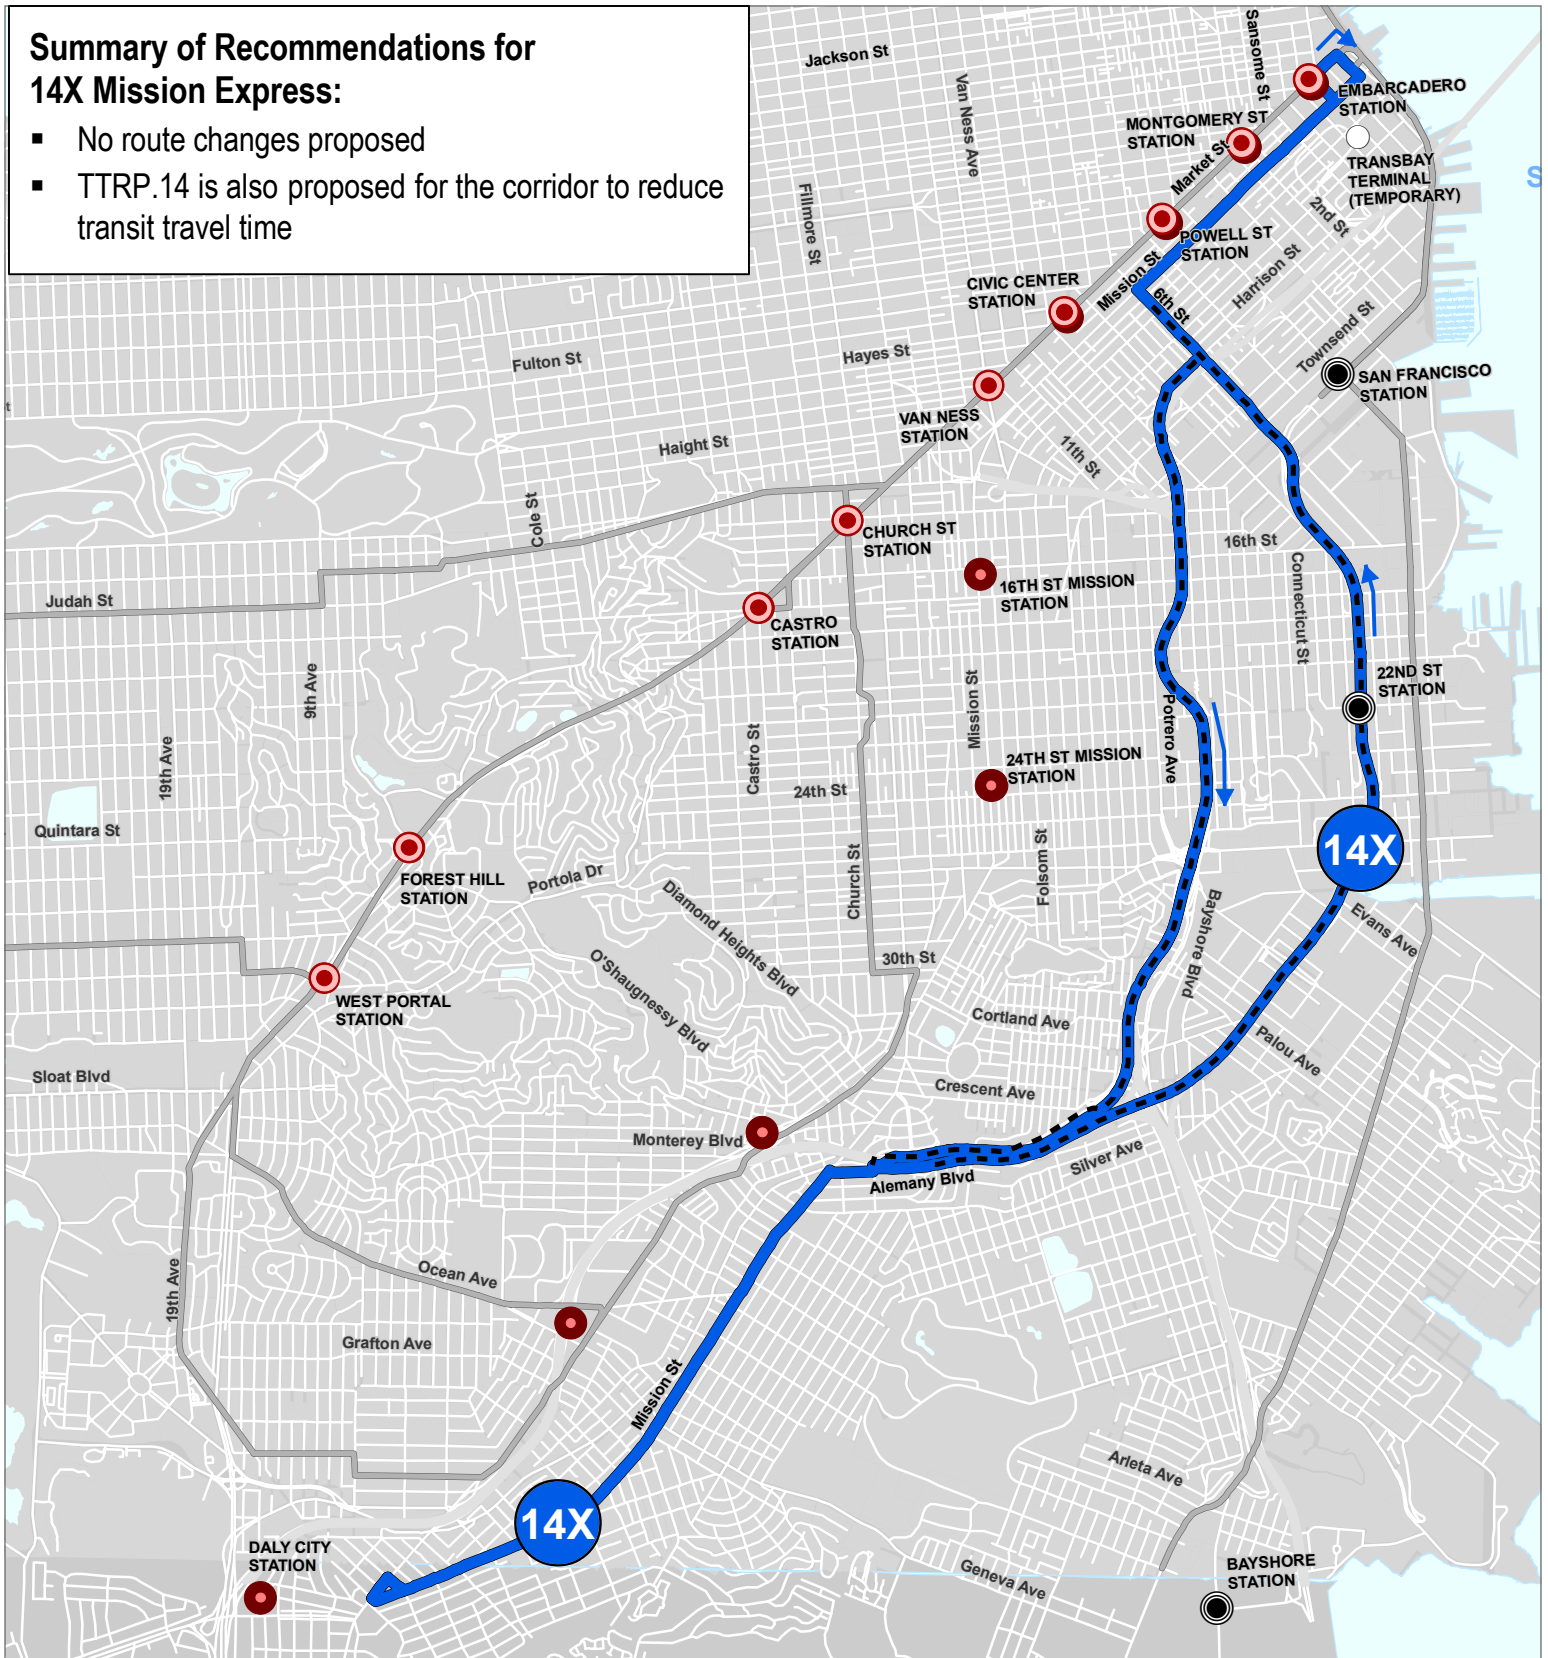

Summary of Recommendations for 14X Mission Express:

- No route changes proposed
- TTRP.14 is also proposed for the corridor to reduce transit travel time

Line 14X - Mission Express Recommended Route Alignment

Legend

- Recommended Specialized Route
- Express Segment (no stops)
- Rail Network
- Muni Metro Stations
- BART Stations
- Caltrain Stations