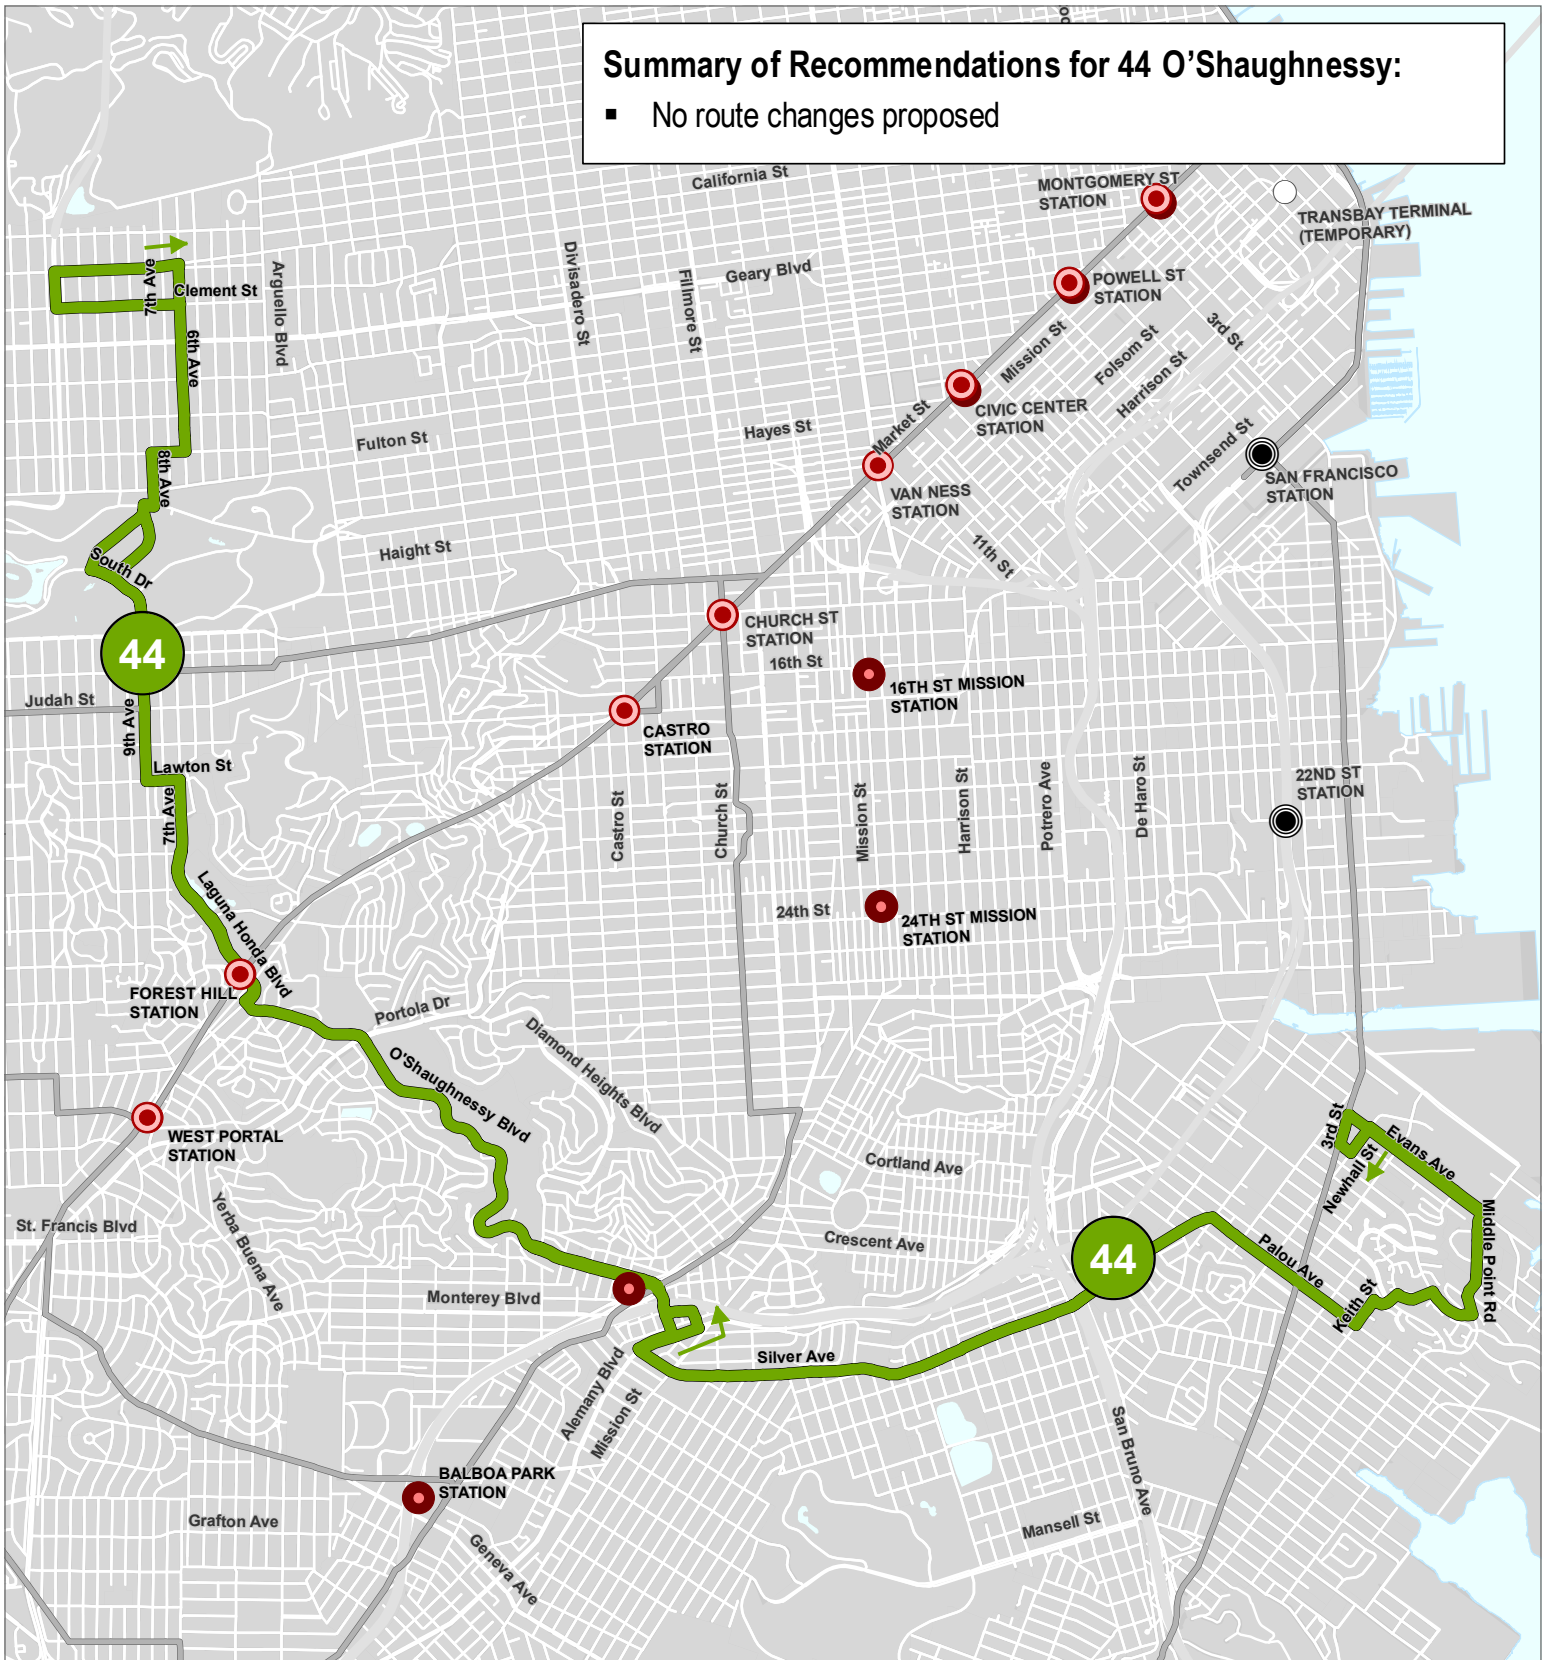

Summary of Recommendations for 44 O'Shaughnessy:

- No route changes proposed

Line 44 - O'Shaughnessy Recommended Route Alignment

Legend

- Recommended Local Route
- Rail Network
- Muni Metro Stations
- BART Stations
- Caltrain Stations