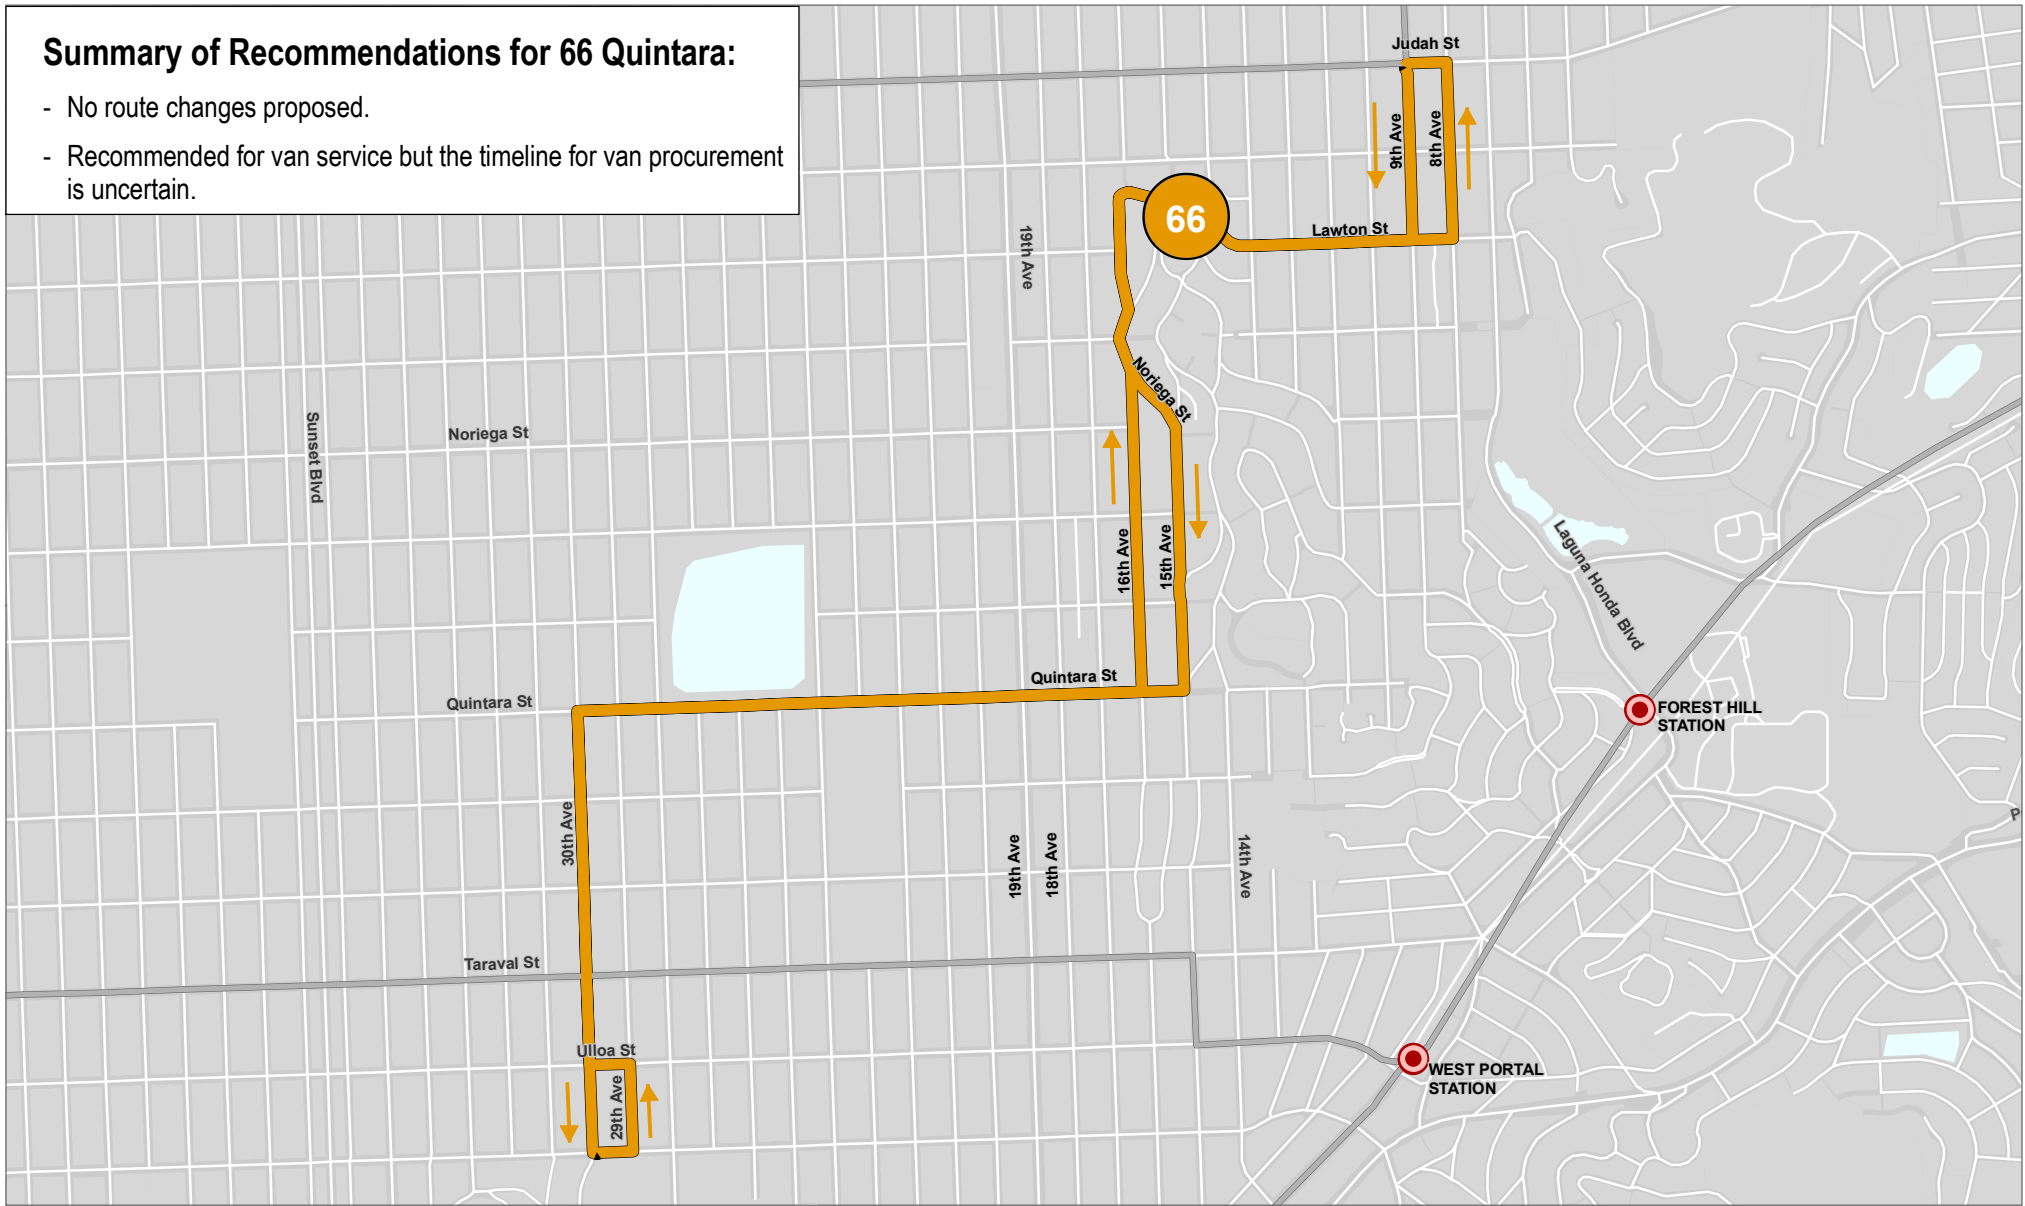

## Summary of Recommendations for 66 Quintara:

- No route changes proposed.
- Recommended for van service but the timeline for van procurement is uncertain.

## Line 66 - Quintara Recommended Route Alignment

### Legend

- Recommended Community Route
- Rail Network

**SFMTA** | Municipal Transportation Agency

- Muni Metro Stations
- BART Stations
- Caltrain Stations

Map Updated  
December 2012

0 0.25 0.5  
Miles