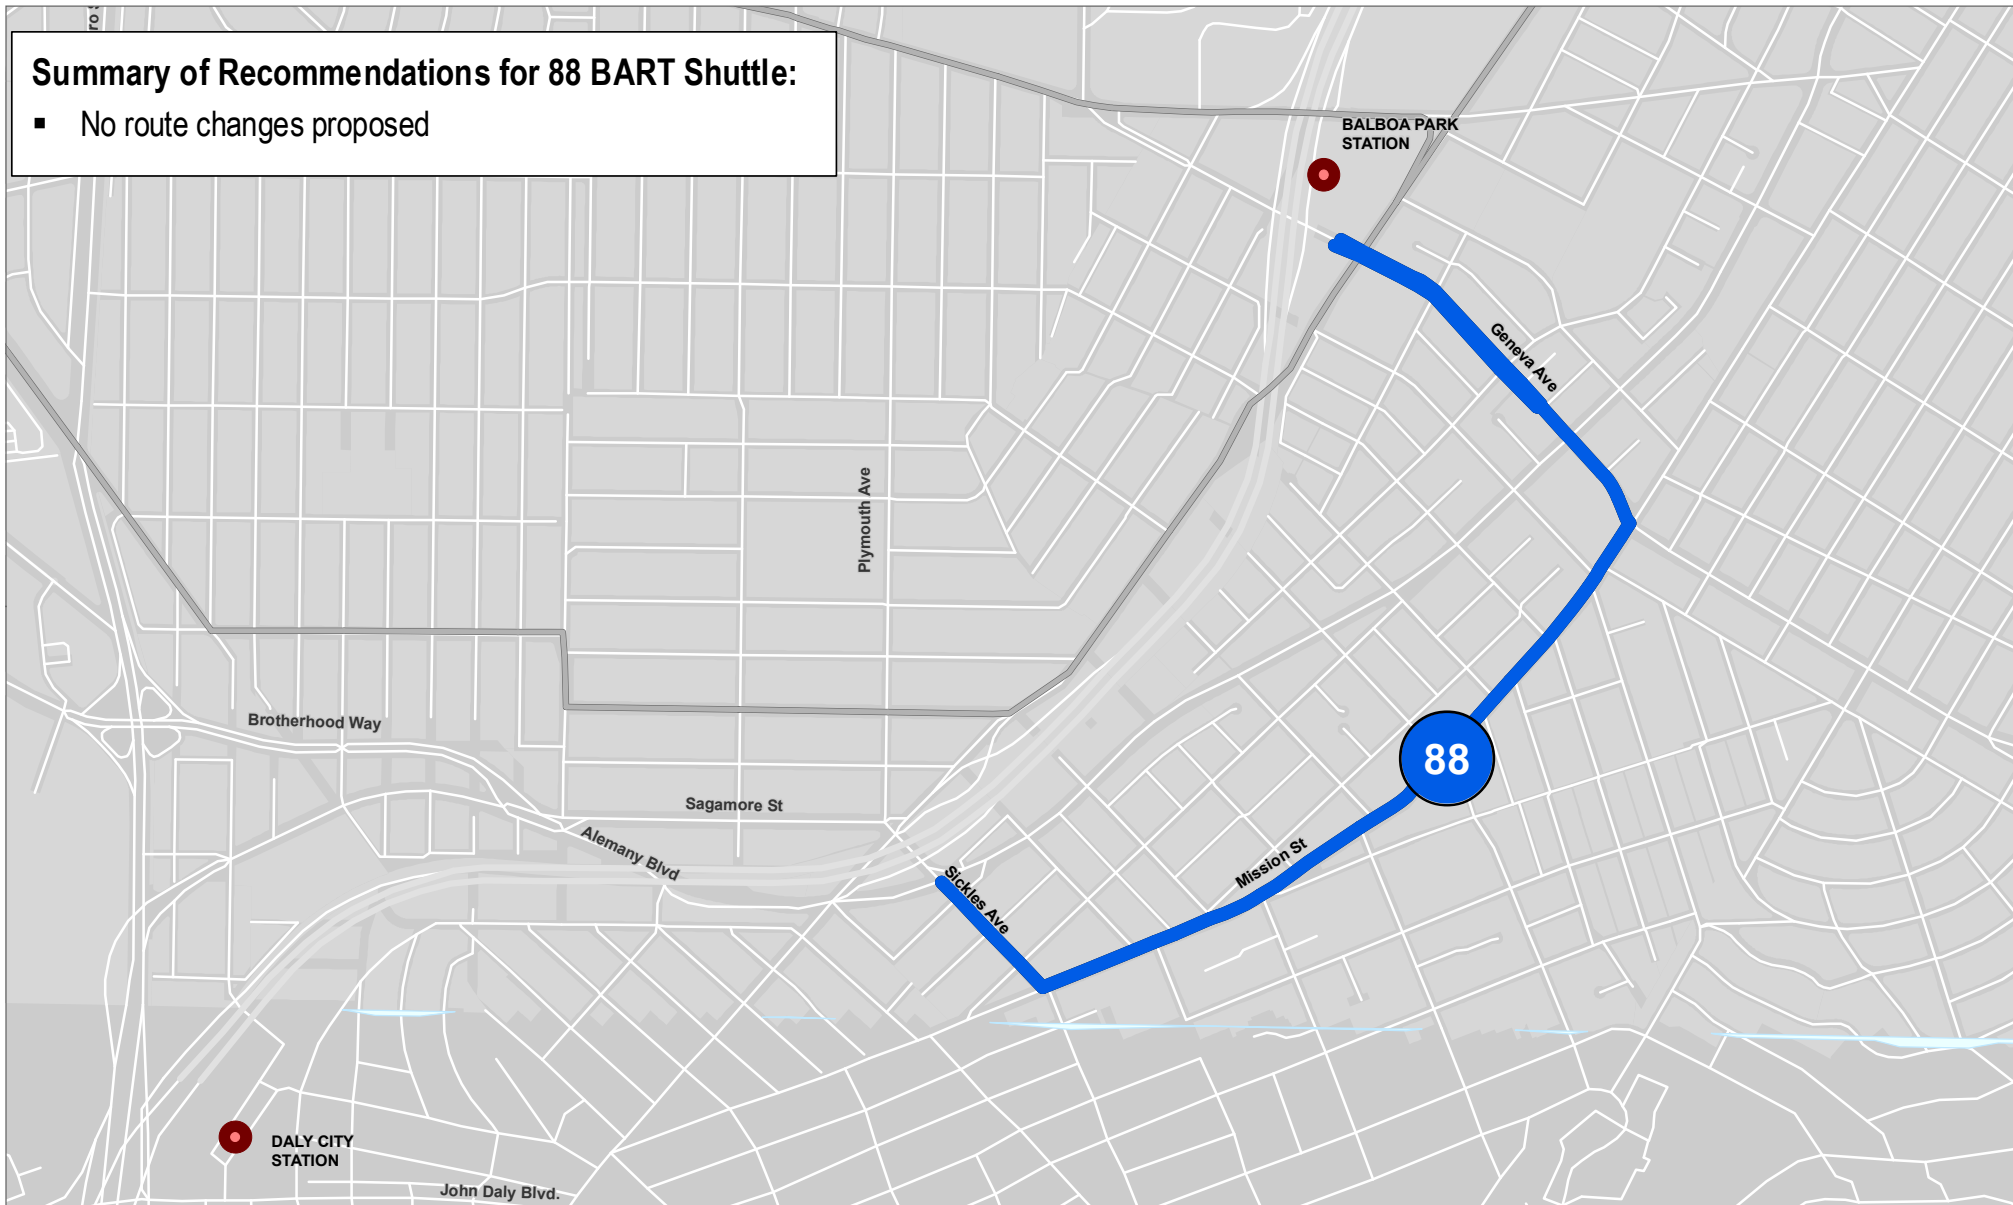

Summary of Recommendations for 88 BART Shuttle:

- No route changes proposed

Line 88 - BART Shuttle Recommended Route Alignment

Legend

-  Recommended Specialized Services Route
-  Rail Network
-  Muni Metro Stations
-  BART Stations
-  Caltrain Stations

SFMTA

Municipal Transportation Agency

Map Updated
December 2012

0 0.125 0.25
Miles