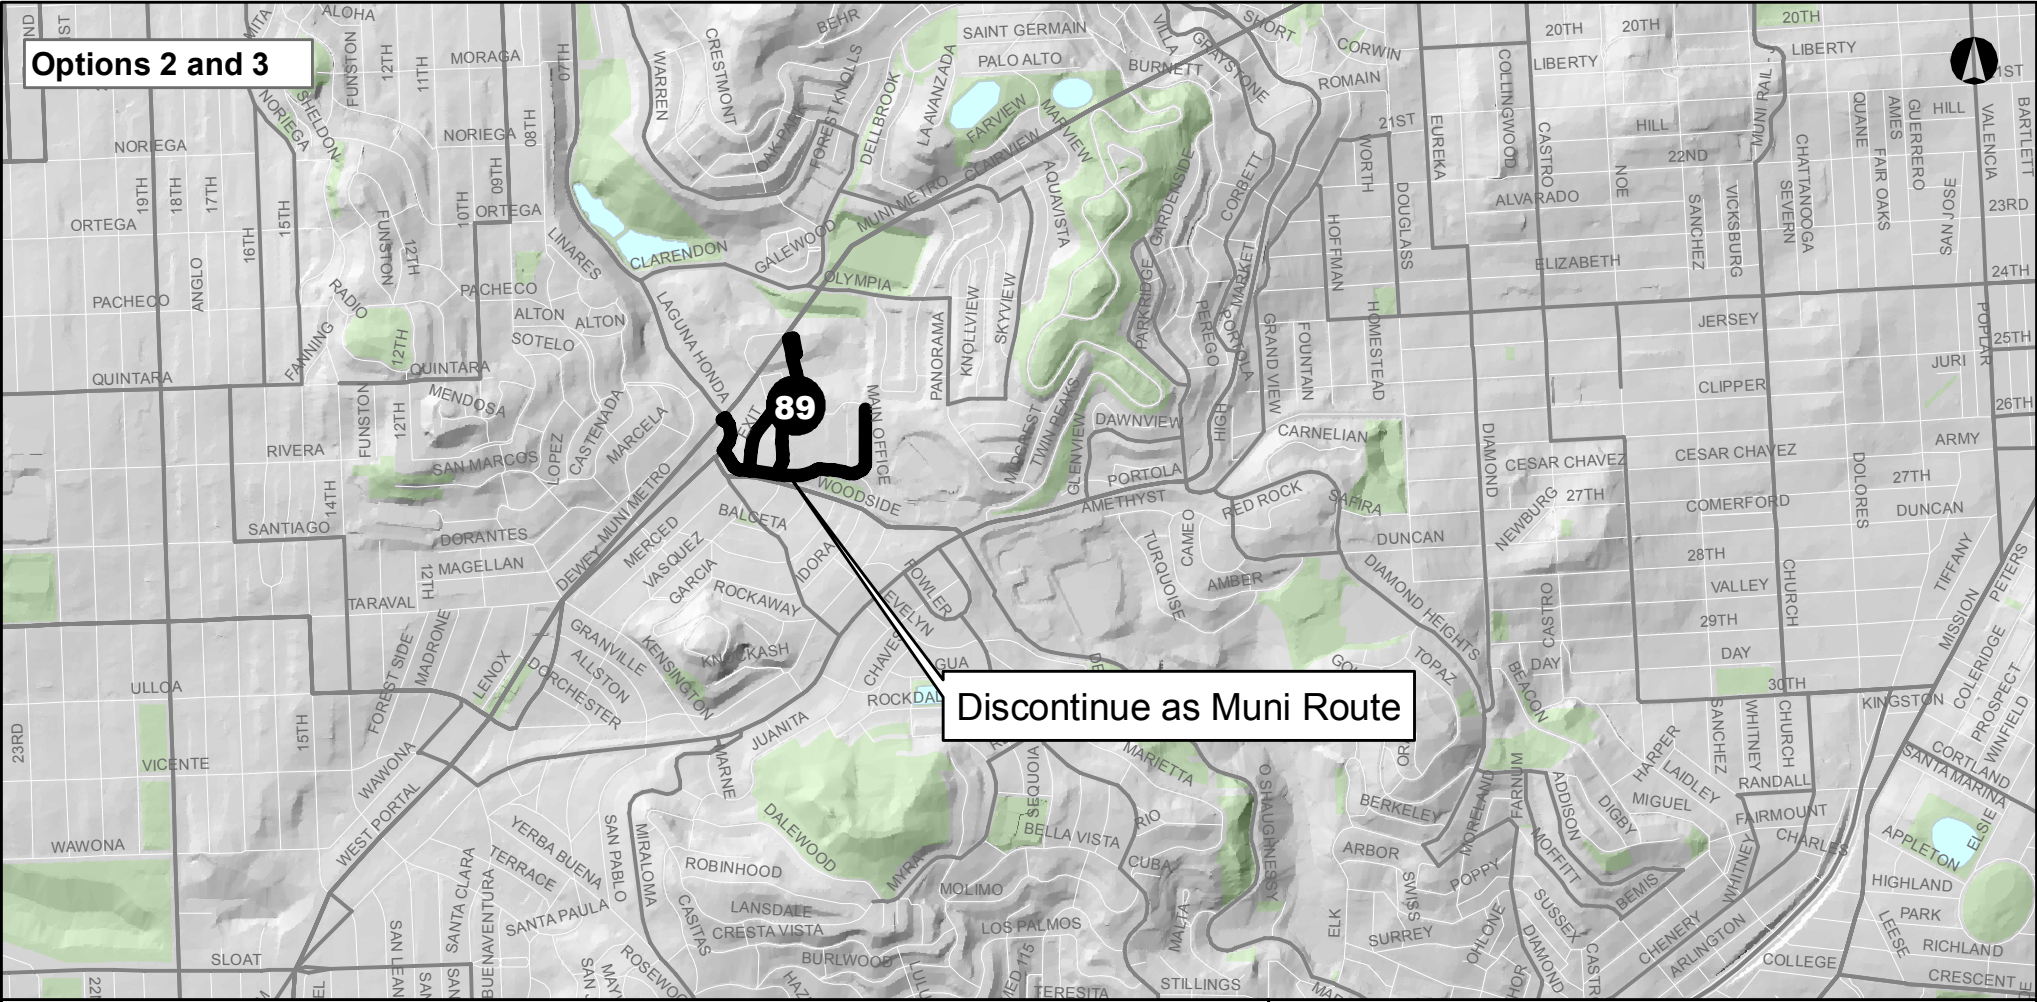

Options 2 and 3

Discontinue as Muni Route

**Current Service:** Operates between Forest Hill Station and the Laguna Honda Hospital.

**Recommendation:** Discontinue as Muni route. Work with Laguna Honda Hospital to transfer responsibility for providing service.

**Alternative Service:** Laguna Honda Hospital to take over responsibility for providing service.

## Proposed Service Changes 89-Laguna Honda

— 89- Laguna Honda (Discontinued)

— Existing Bus Routes and Rail Lines

4.15.2009