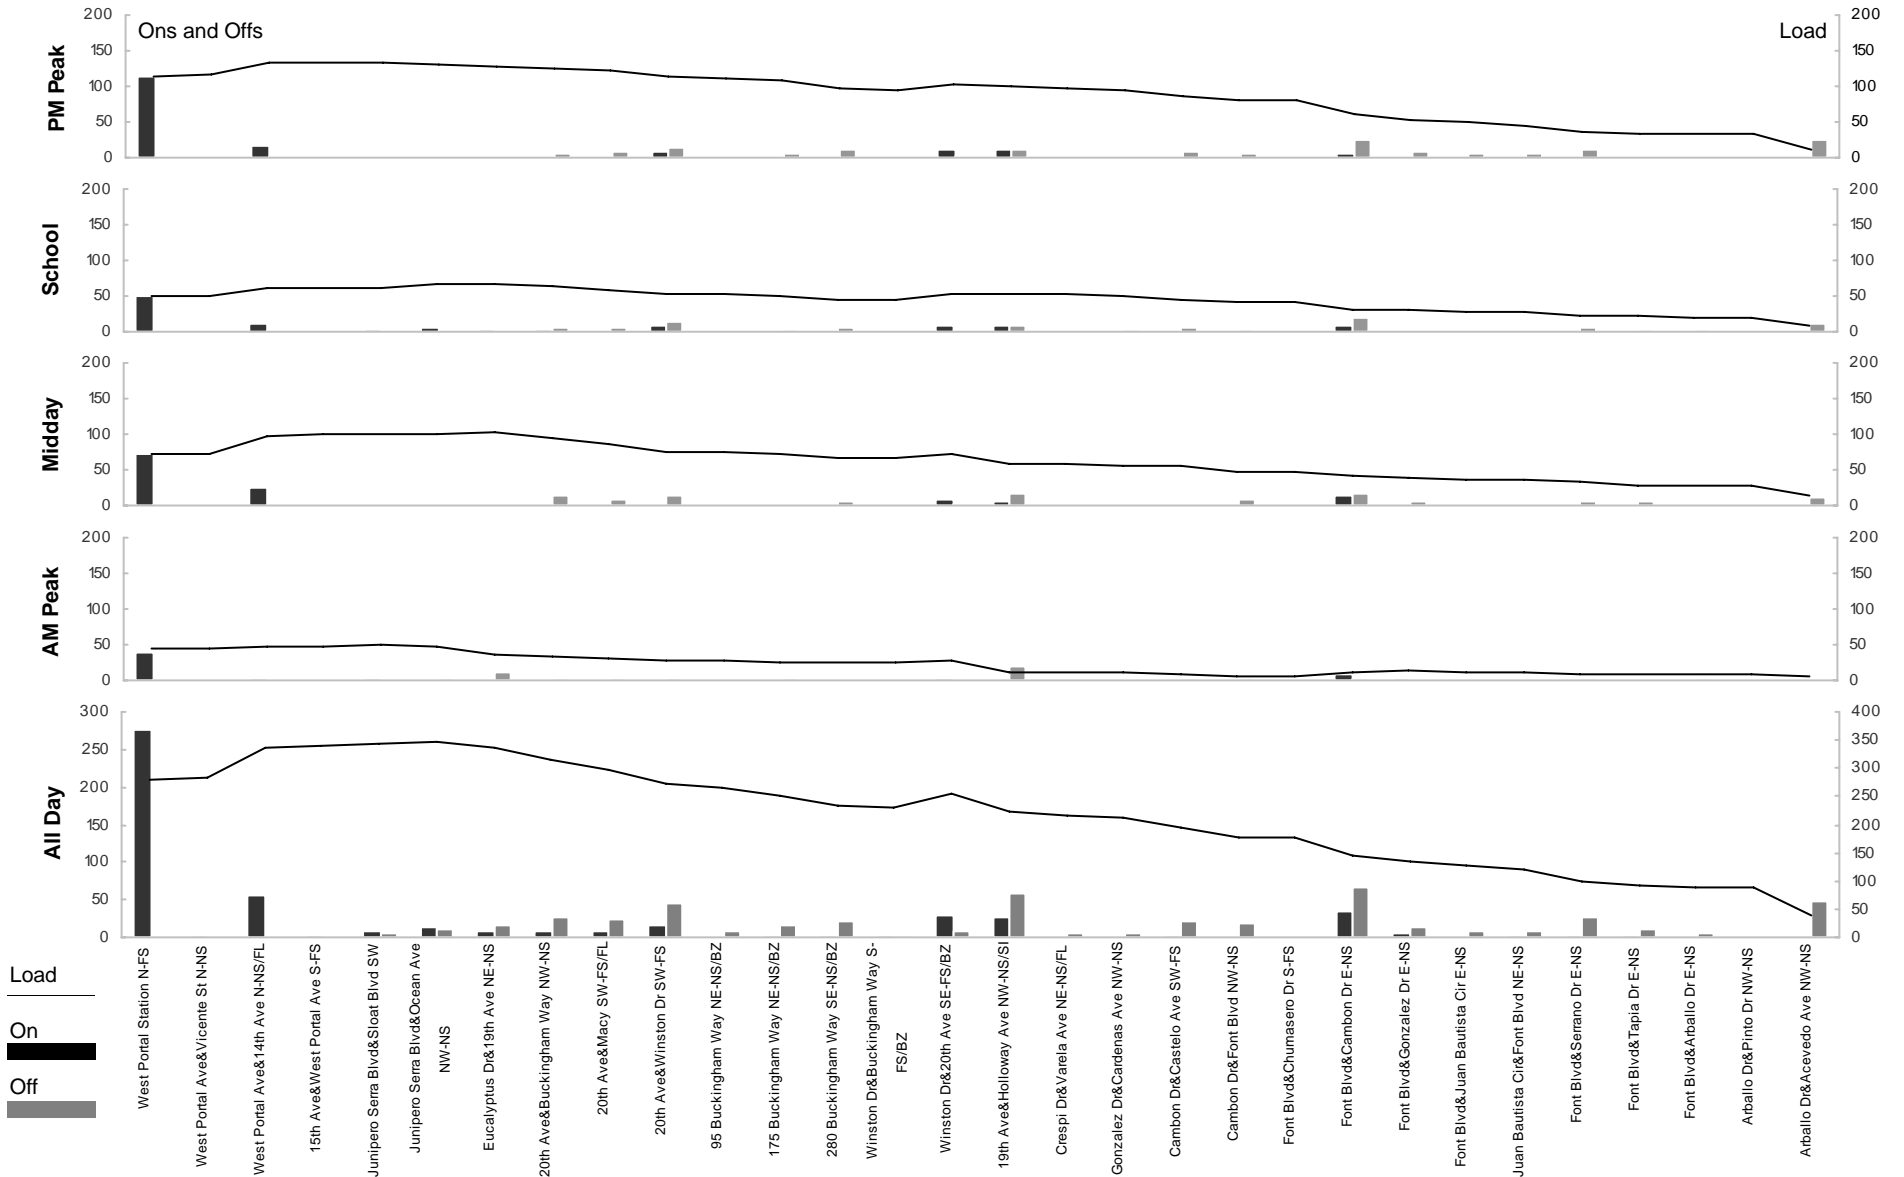

Line 17 - Park Merced

Passenger Activity

Legend

- Featured Line
- Existing Bus Network
- Freeway/Highway
- Muni Metro
- Cable Car
- Historic Streetcar
- BART
- CALTRAIN

Subject to disclaimer at www.sfmta.com/tepdata

SFMTA | Municipal Transportation Agency

Primary Data Source

SFMTA APC Data
Data Collected Fall 2006 - Spring 2007

Secondary Data Sources

SFCTA, SFGOV, MTC, NTAD

Passenger Activity Graph

SF Muni

17 PARK MERCED -MOTORCOACH STANDARD

Weekday

To Parkmerced/S F State

Passenger Activity Graph

SF Muni
17 PARK MERCED -MOTORCOACH STANDARD

Weekday
To West Portal