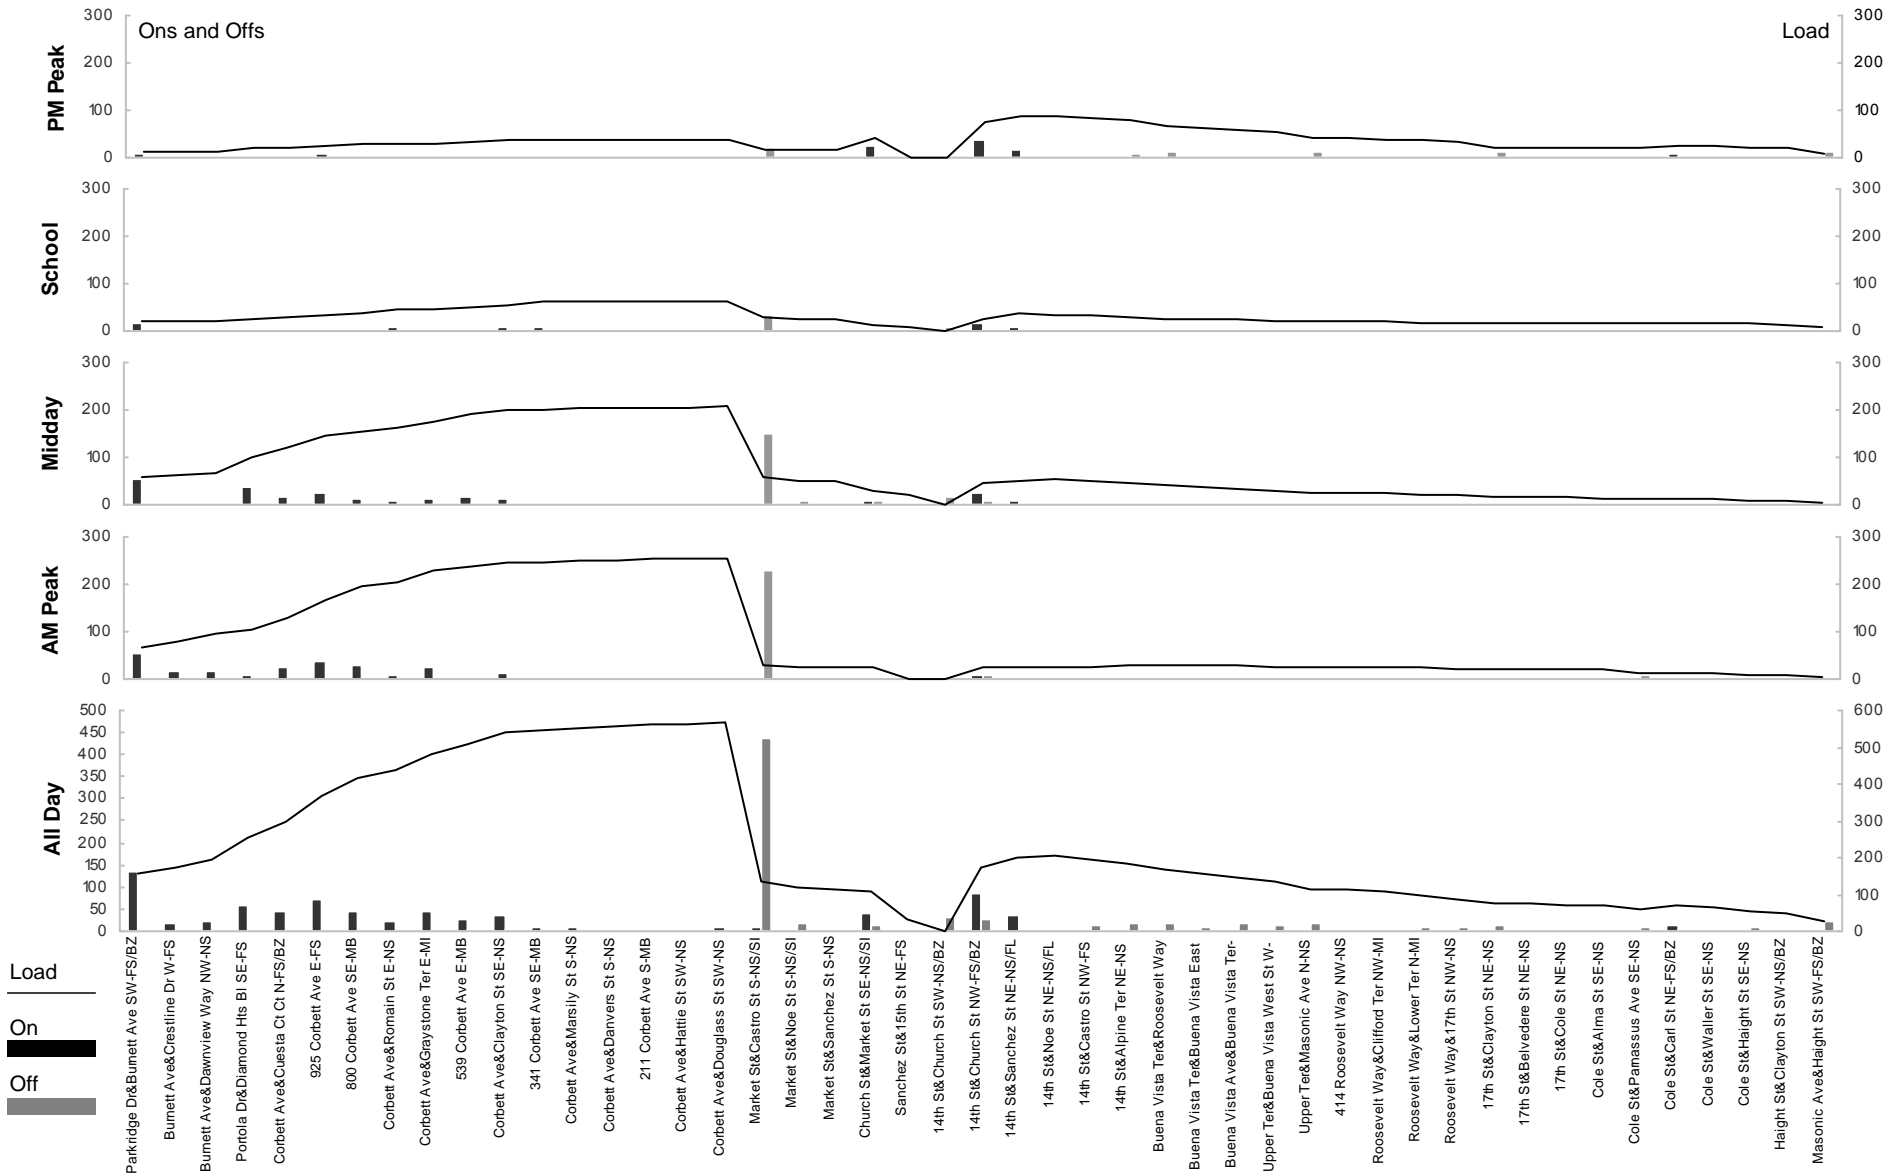

Line 37 - Corbett

Passenger Activity

Legend

- Featured Line
- Existing Bus Network
- Freeway/Highway
- Muni Metro
- Cable Car
- Historic Streetcar
- BART
- CALTRAIN

Subject to disclaimer at
www.sfmta.com/tepdata

SFMTA | Municipal Transportation Agency

Primary Data Source

SFMTA APC Data
 Data Collected Fall 2006 - Spring 2007

Secondary Data Sources

SFCTA, SFGOV, MTC, NTAD

Passenger Activity Graph

SF Muni
37 CORBETT -MOTORCOACH SMALL

Weekday
To Haight & Masonic

Passenger Activity Graph

SF Muni
37 CORBETT -MOTORCOACH SMALL

Weekday
To Twin Peaks